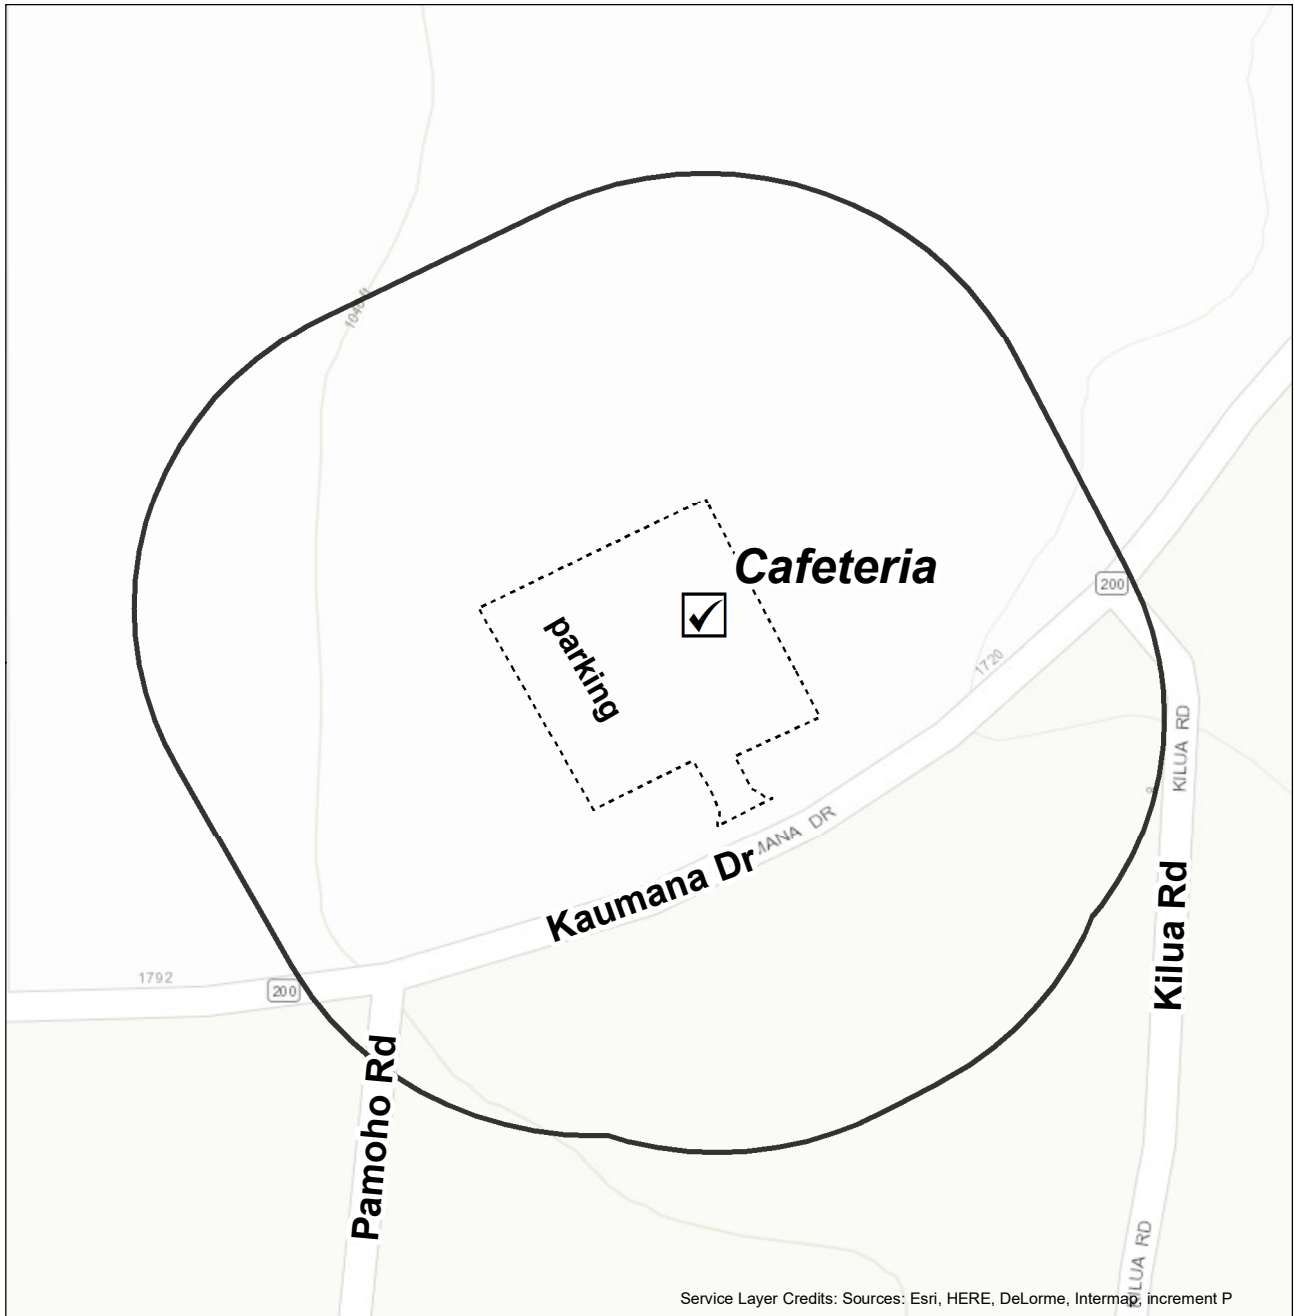

01-09 Kaumana Elementary School, Cafeteria

Restricted Electioneering Area

01-09 Kaumana Elementary School, Cafeteria
1710 Kaumana Dr
Hilo, 96720

0 100 200 Feet

data current as of 11 September 2018