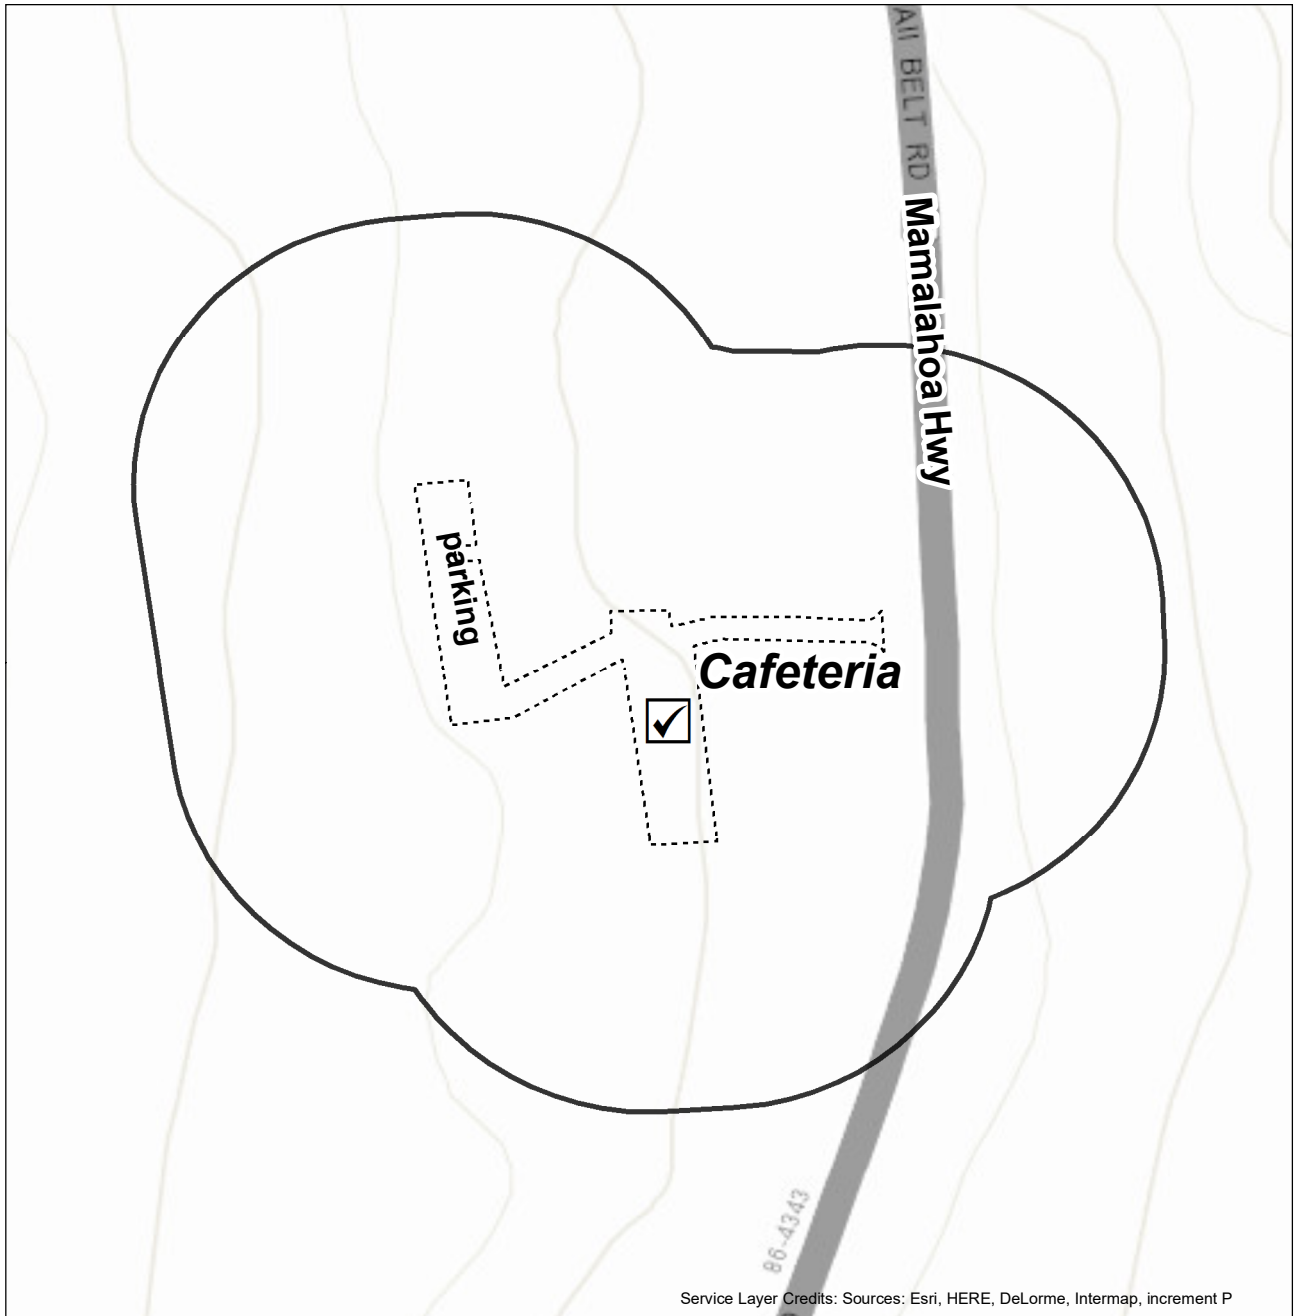

05-04 Hookena Elementary School, Cafeteria

Restricted Electioneering Area

05-04 Hookena Elementary School, Cafeteria
86-4355 Mamalahoa Hwy
Captain Cook, 96704

0 100 200 Feet

data current as of 11 September 2018