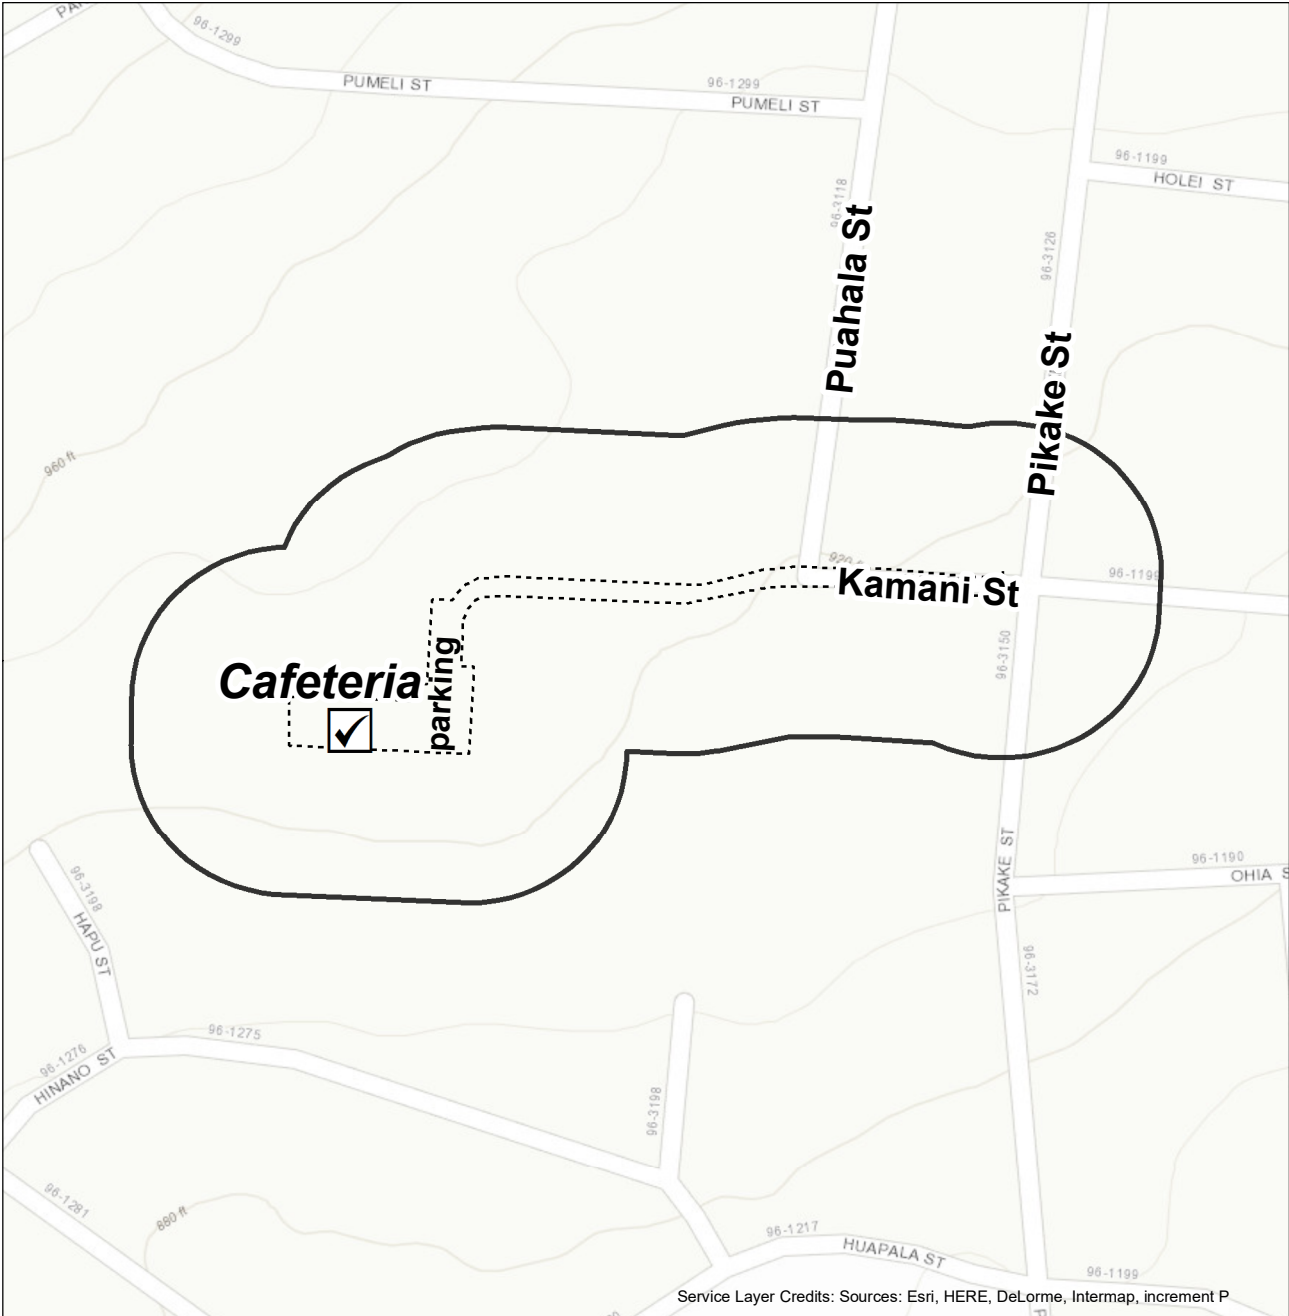

03-07 Kau High and Pahala Elementary School, Cafeteria

Restricted Electioneering Area

03-07 Kau High and Pahala Elementary School, Cafeteria
96-3150 Pikake St
Pahala, 96777

0 100 200 Feet

data current as of 11 September 2018