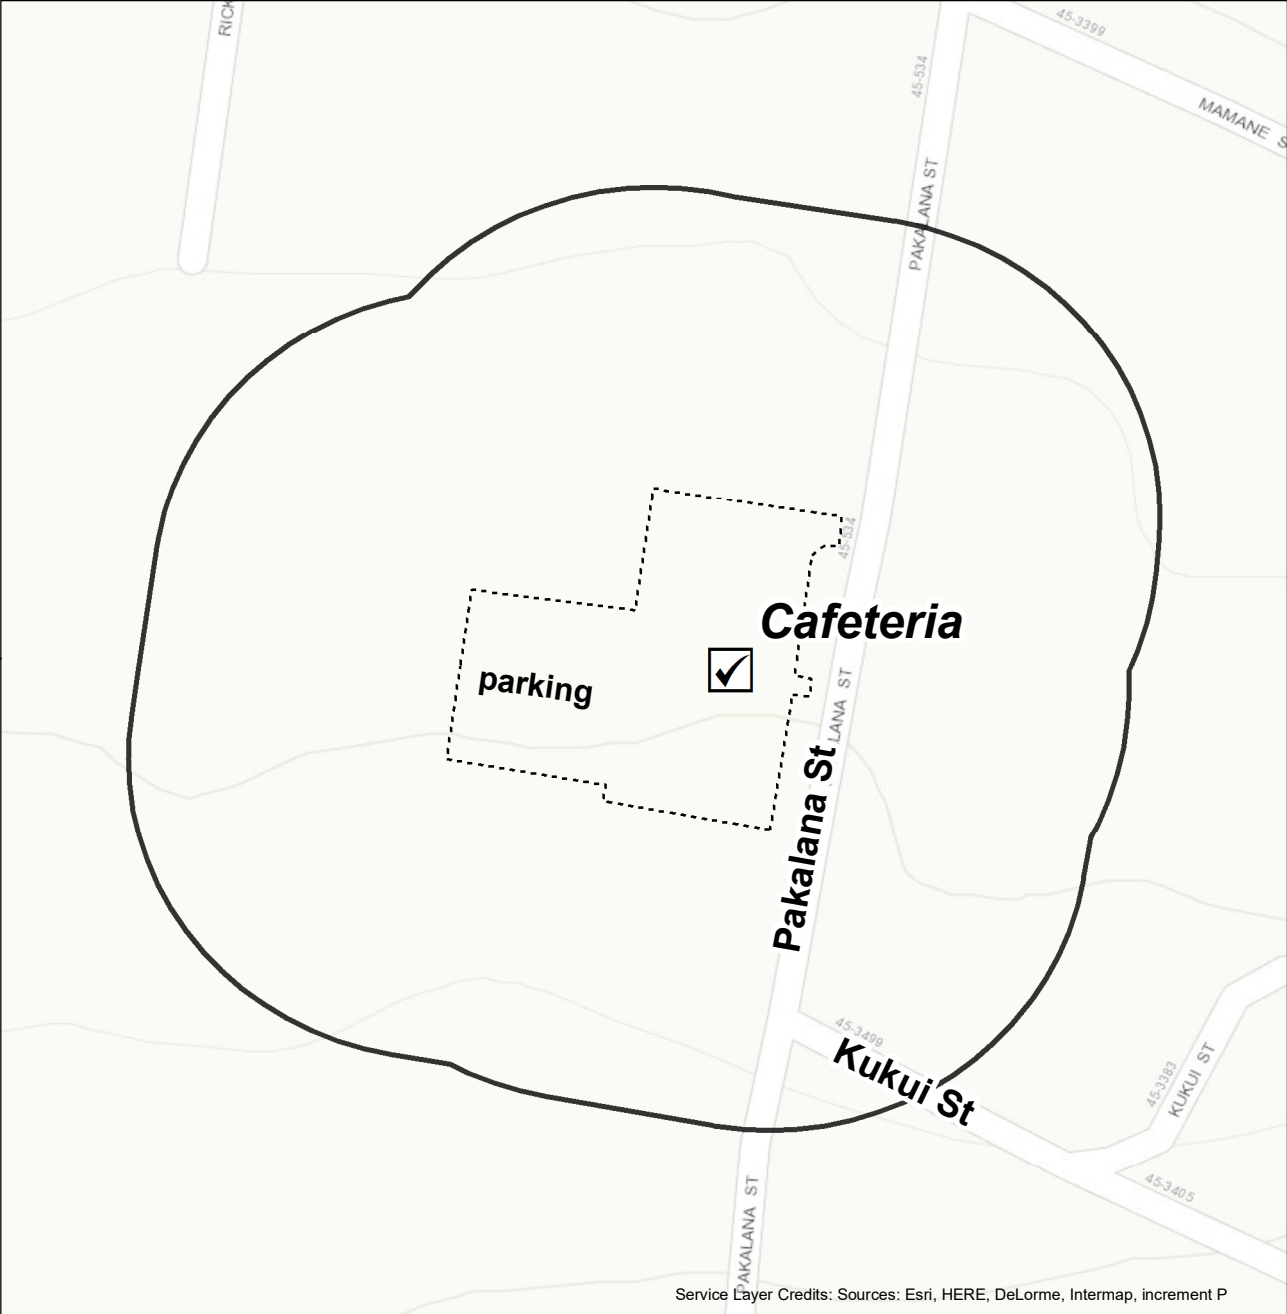

## Restricted Electioneering Area

01-01 Honokaa High and Intermediate School, Cafeteria  
45-527 Pakalana St  
Honokaa, 96727

0 100 200 Feet

data current as of 11 September 2018