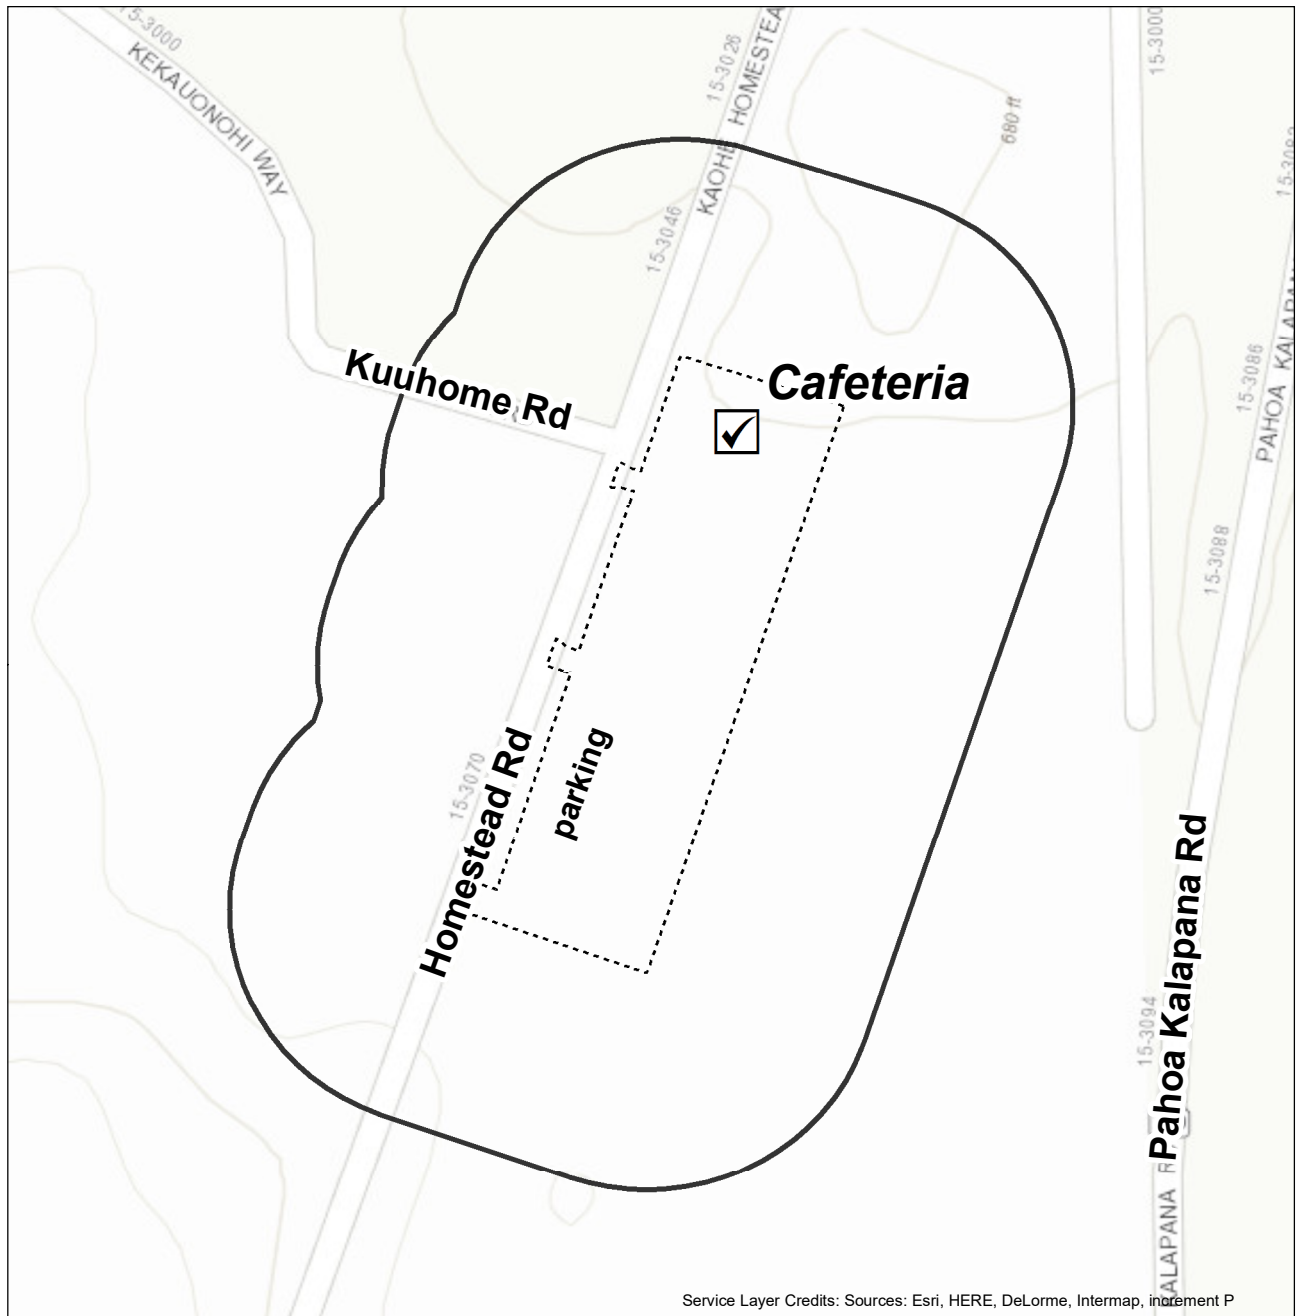

04-04 Pahoia High and Intermediate School, Cafeteria

Restricted Electioneering Area

04-04 Pahoia High and Intermediate School, Cafeteria
15-3038 Pahoia Village Rd
Pahoia, 96778

0 100 200 Feet

data current as of 11 September 2018