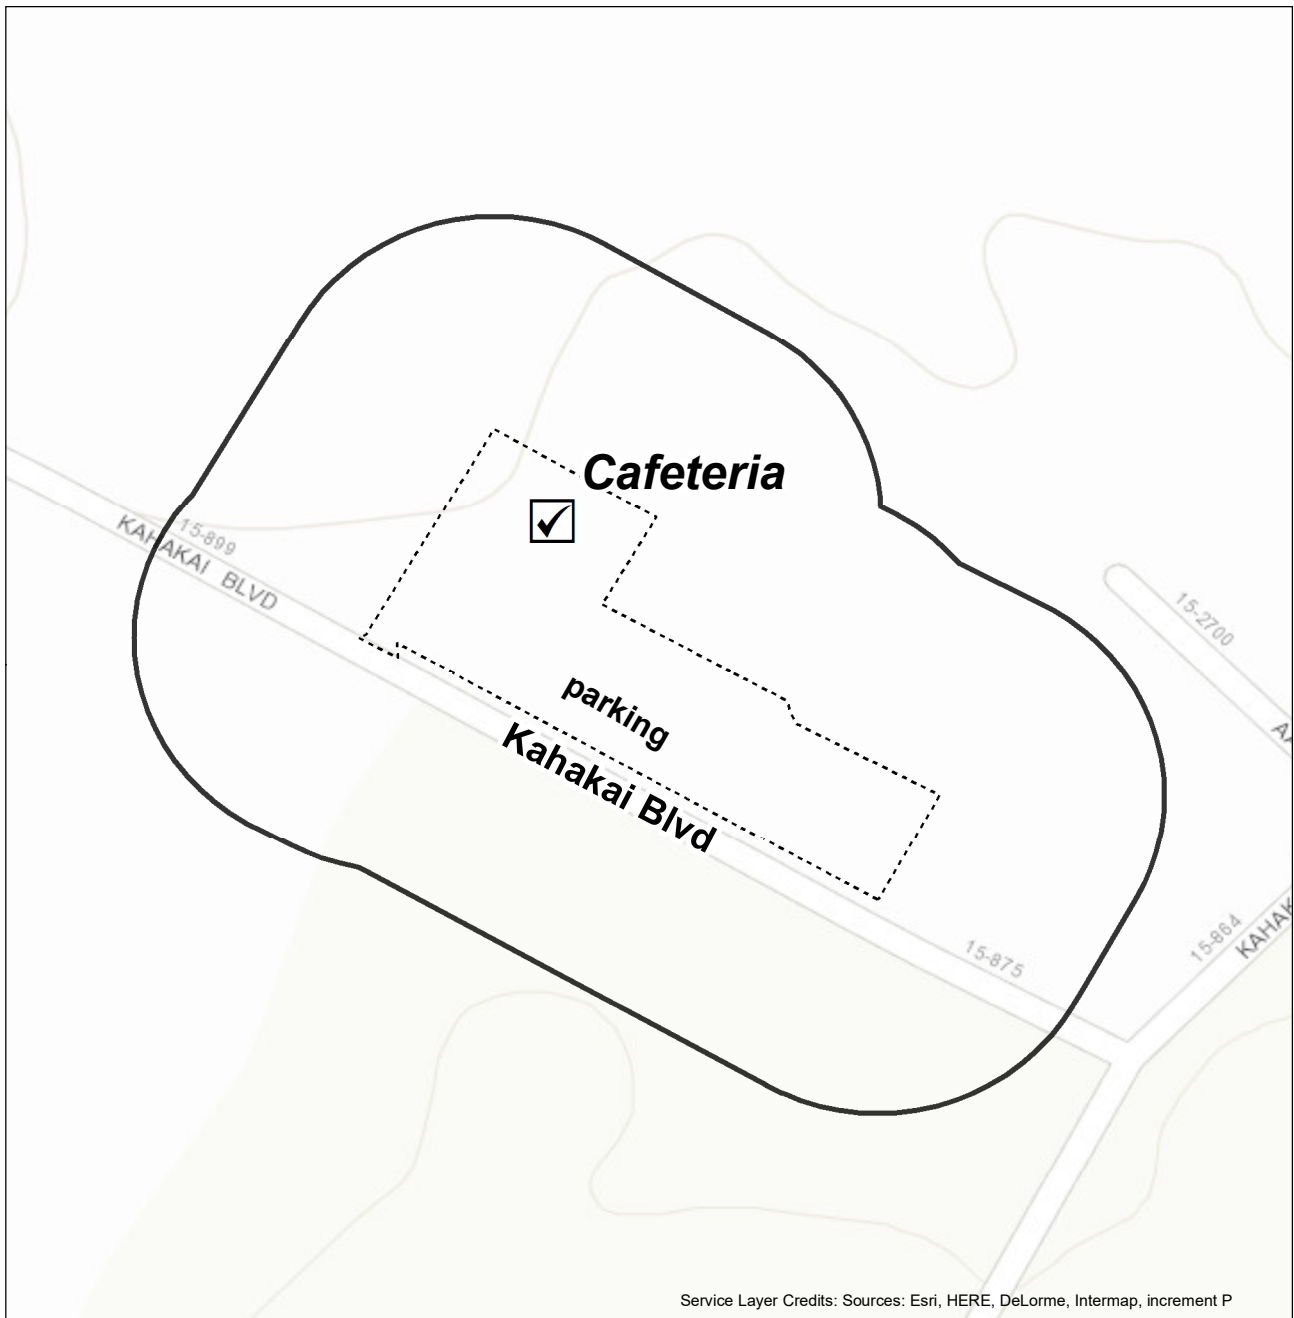

04-02 Keonepoko Elementary School, Cafeteria

Restricted Electioneering Area

04-02 Keonepoko Elementary School, Cafeteria
15-890 Kahakai Blvd
Pahoa, 96778

0 100 200 Feet

data current as of 11 September 2018