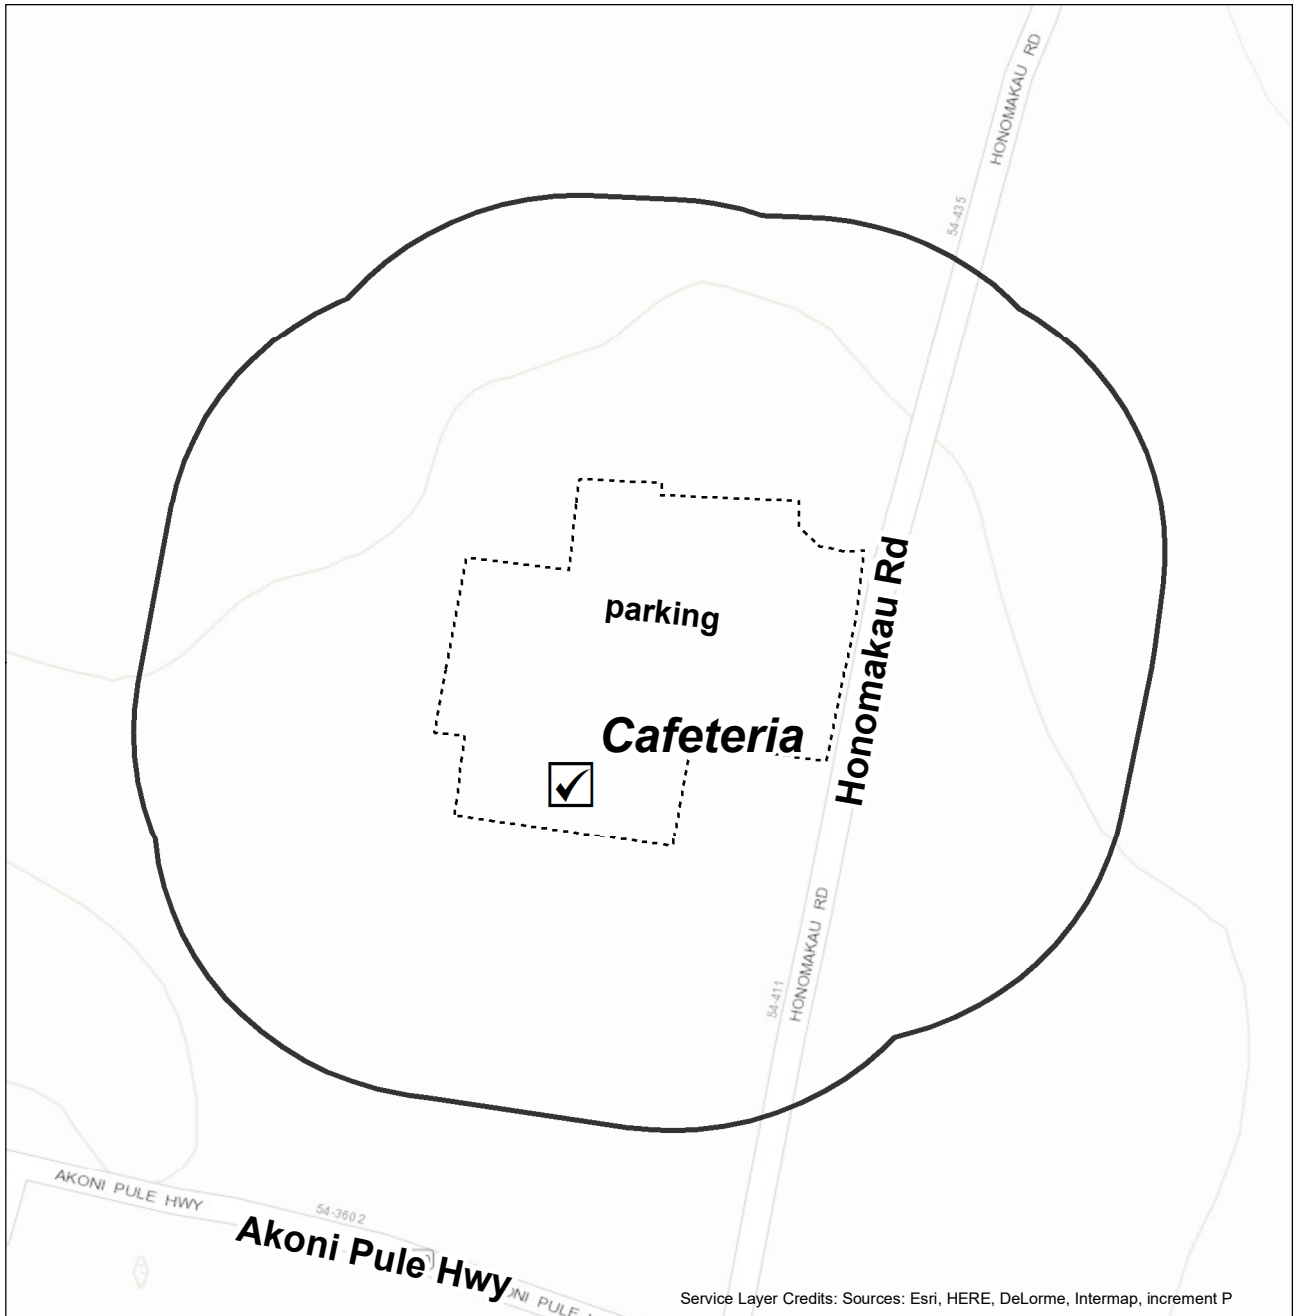

07-03 Kohala High School, Cafeteria

Restricted Electioneering Area

07-03 Kohala High School, Cafeteria
54-3611 Akoni Pule Hwy
Kapaau, 96755

0 100 200 Feet

data current as of 11 September 2018