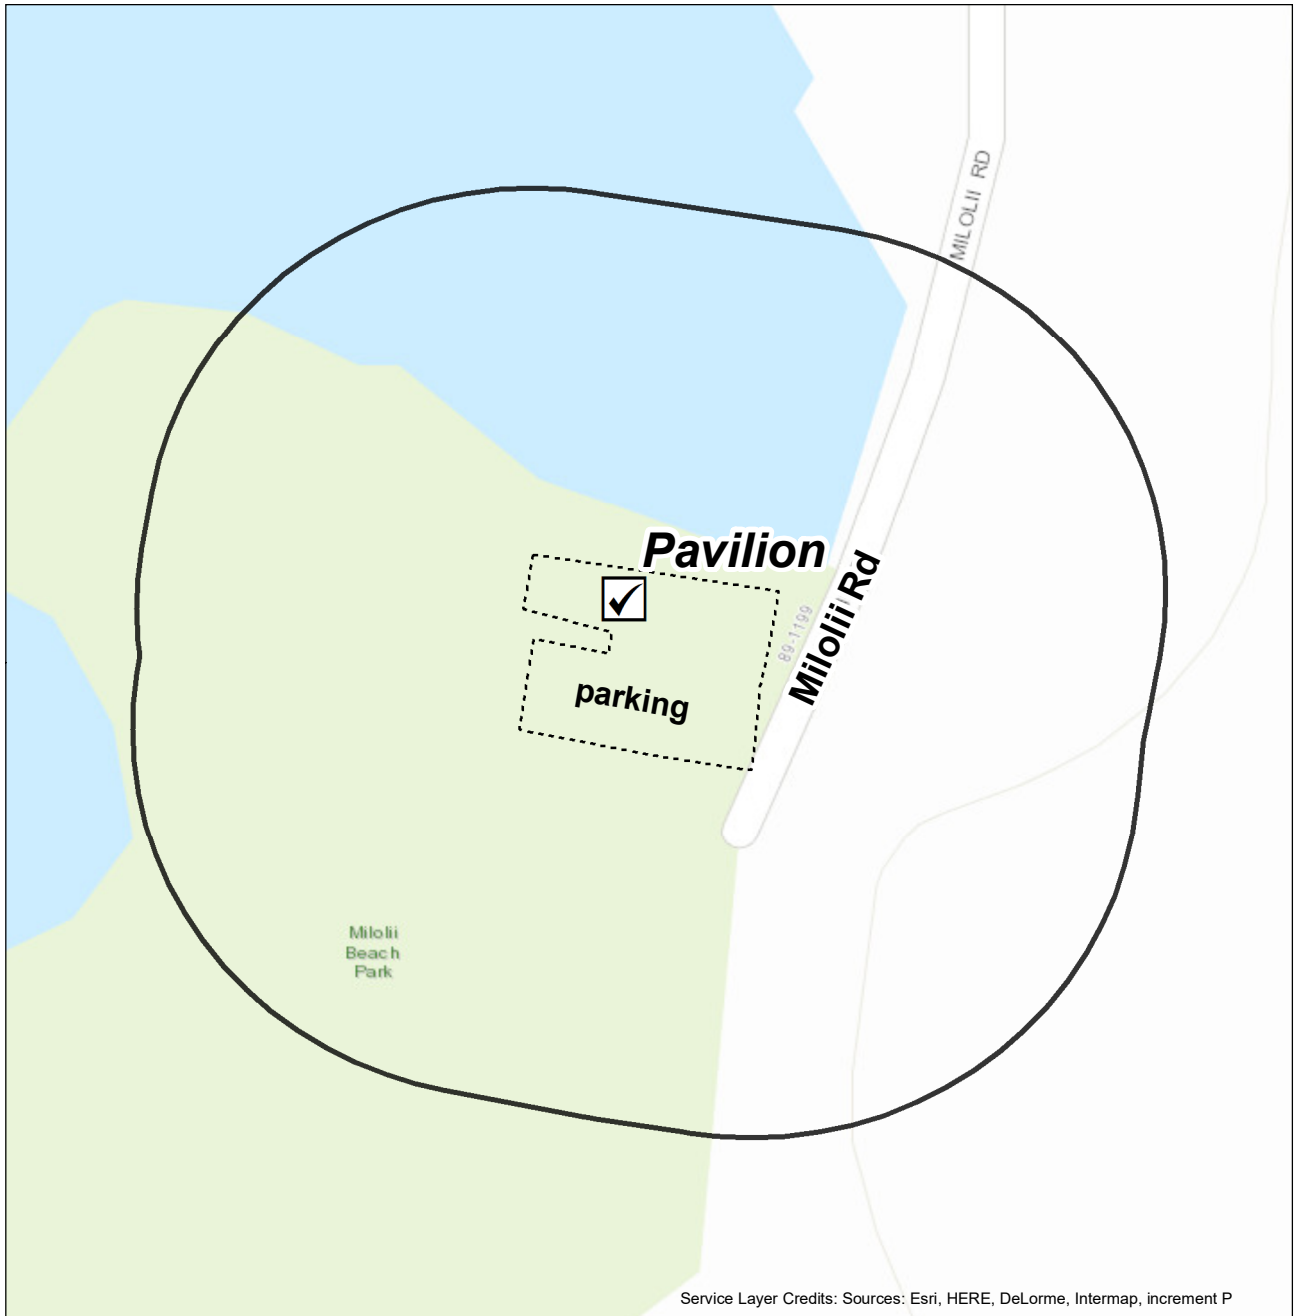

05-03 Milolii Halau, Pavilion

Restricted Electioneering Area

05-03 Milolii Halau, Pavilion

Milolii

Milolii, 96726

0 100 200 Feet

data current as of 11 September 2018