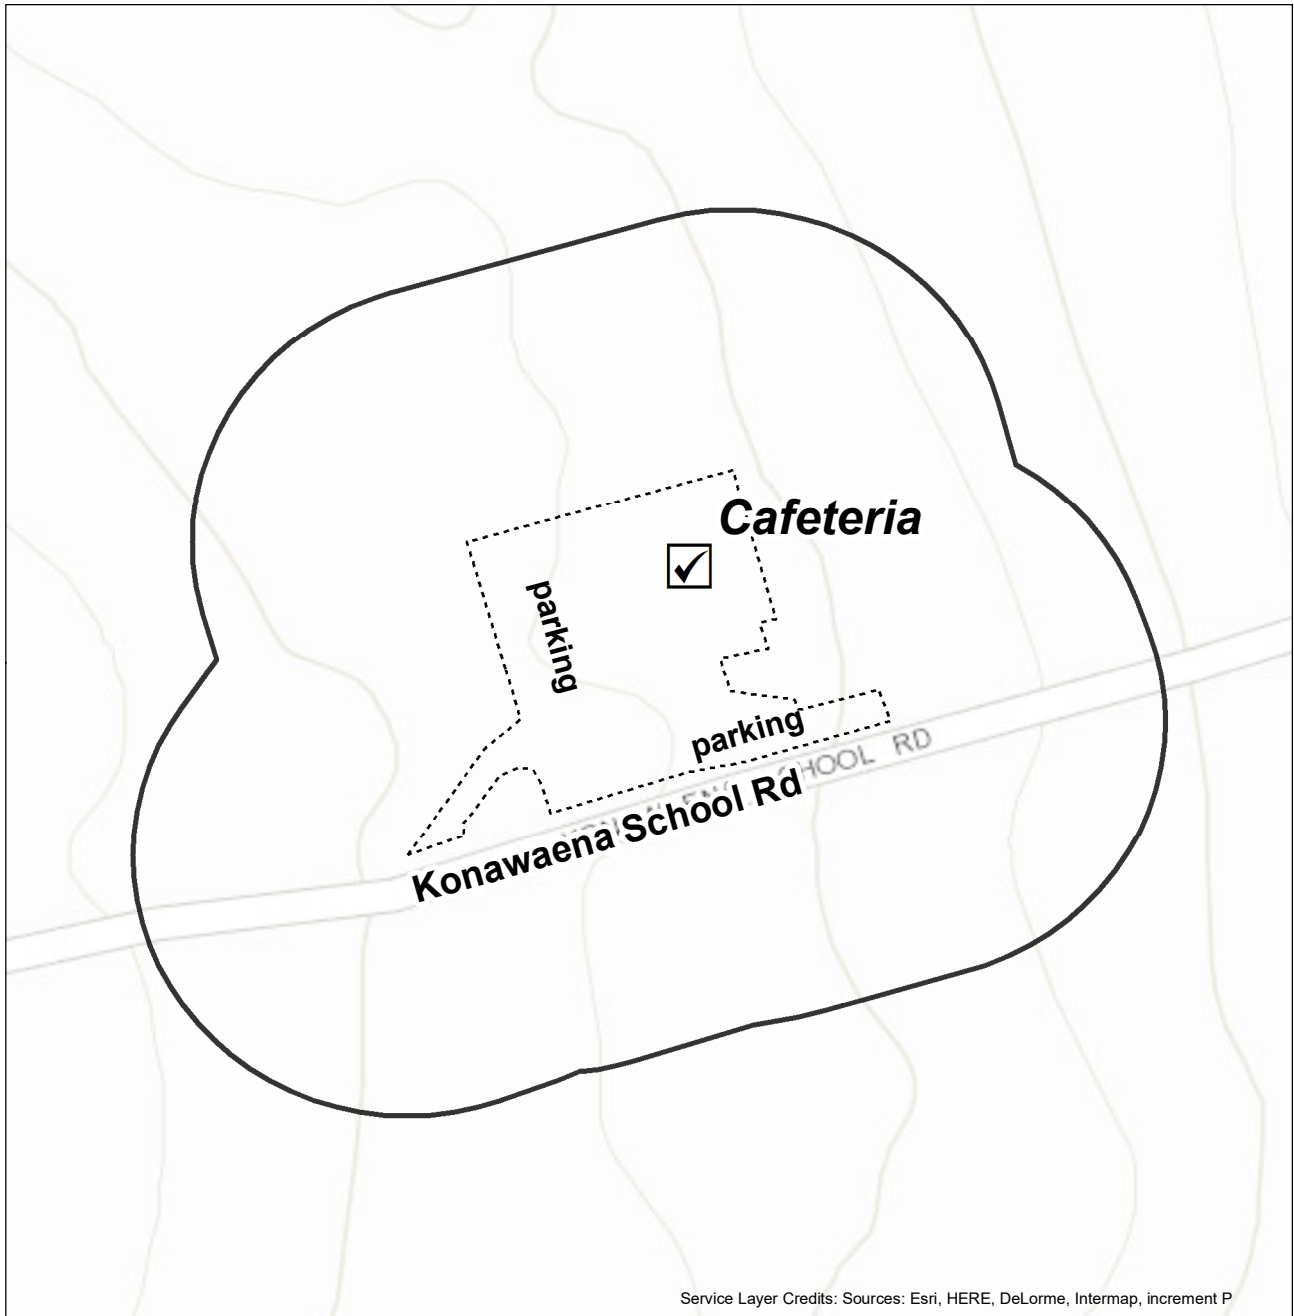

05-07 Konawaena High School, Cafeteria

Restricted Electioneering Area

05-07 Konawaena High School, Cafeteria

81-1043 Konawaena School Rd

Kealakekua, 96750

0 100 200 Feet

data current as of 11 September 2018