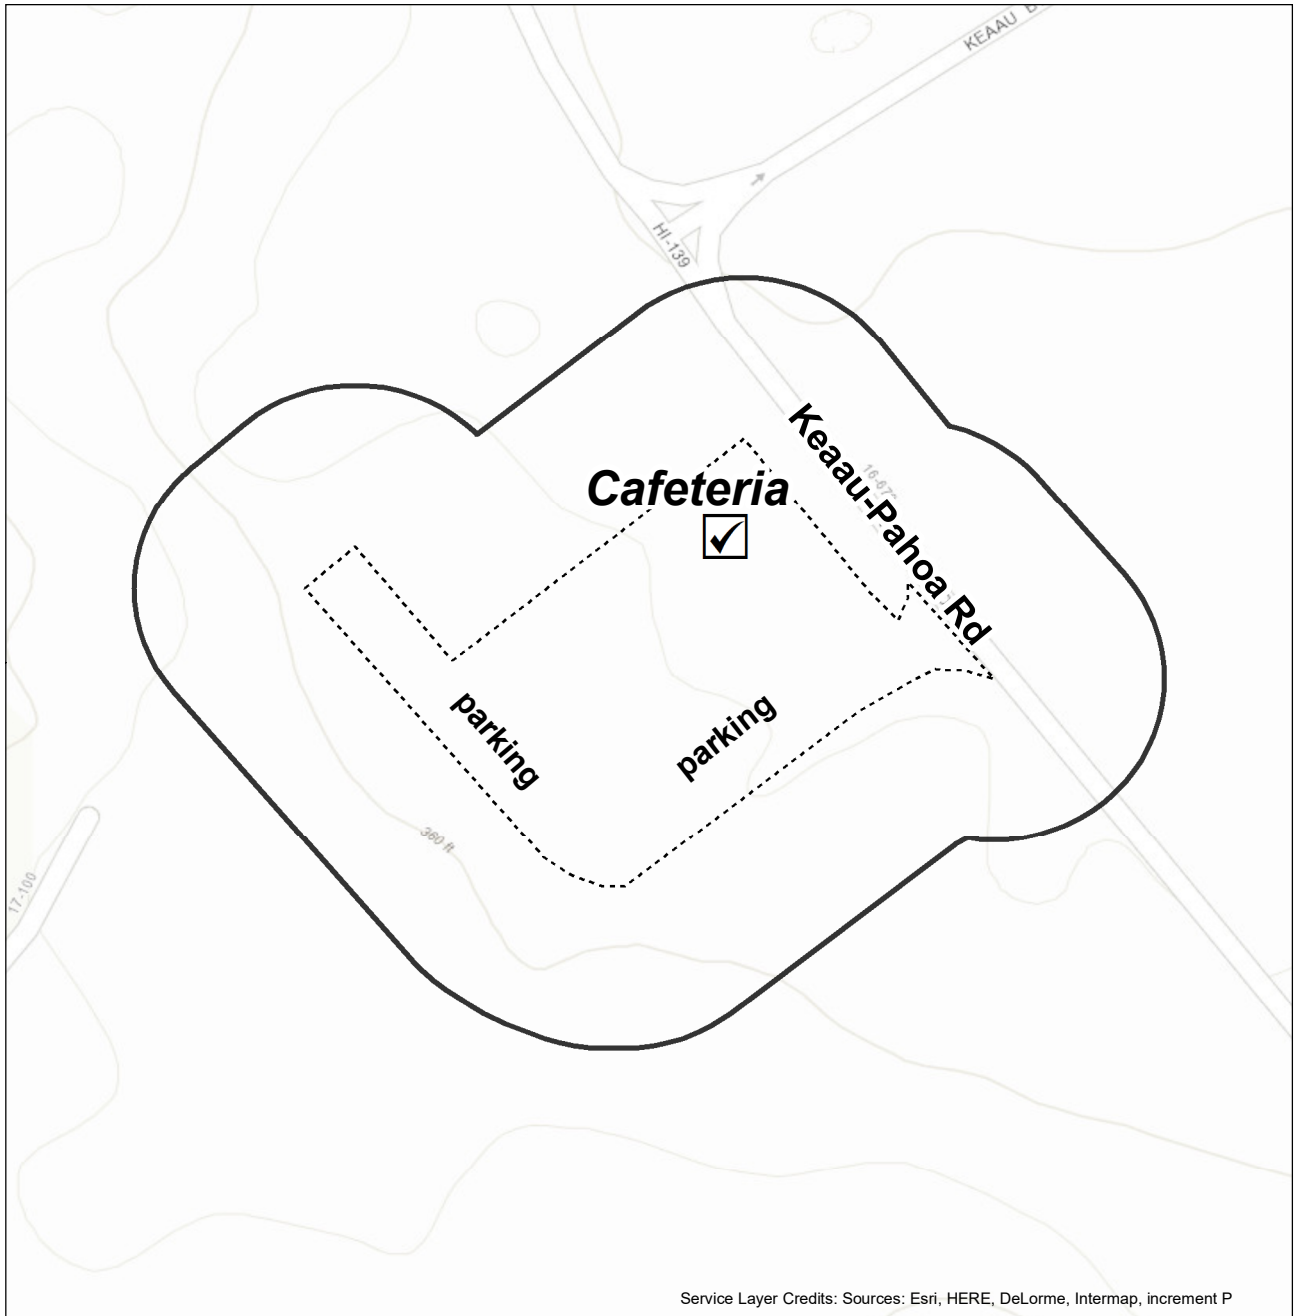

03-02 Keaau Elementary School, Cafeteria

Restricted Electioneering Area

03-02 Keaau Elementary School, Cafeteria
16-680 Keaau-Pahoa Rd
Keaau, 96749

0 100 200 Feet

data current as of 11 September 2018