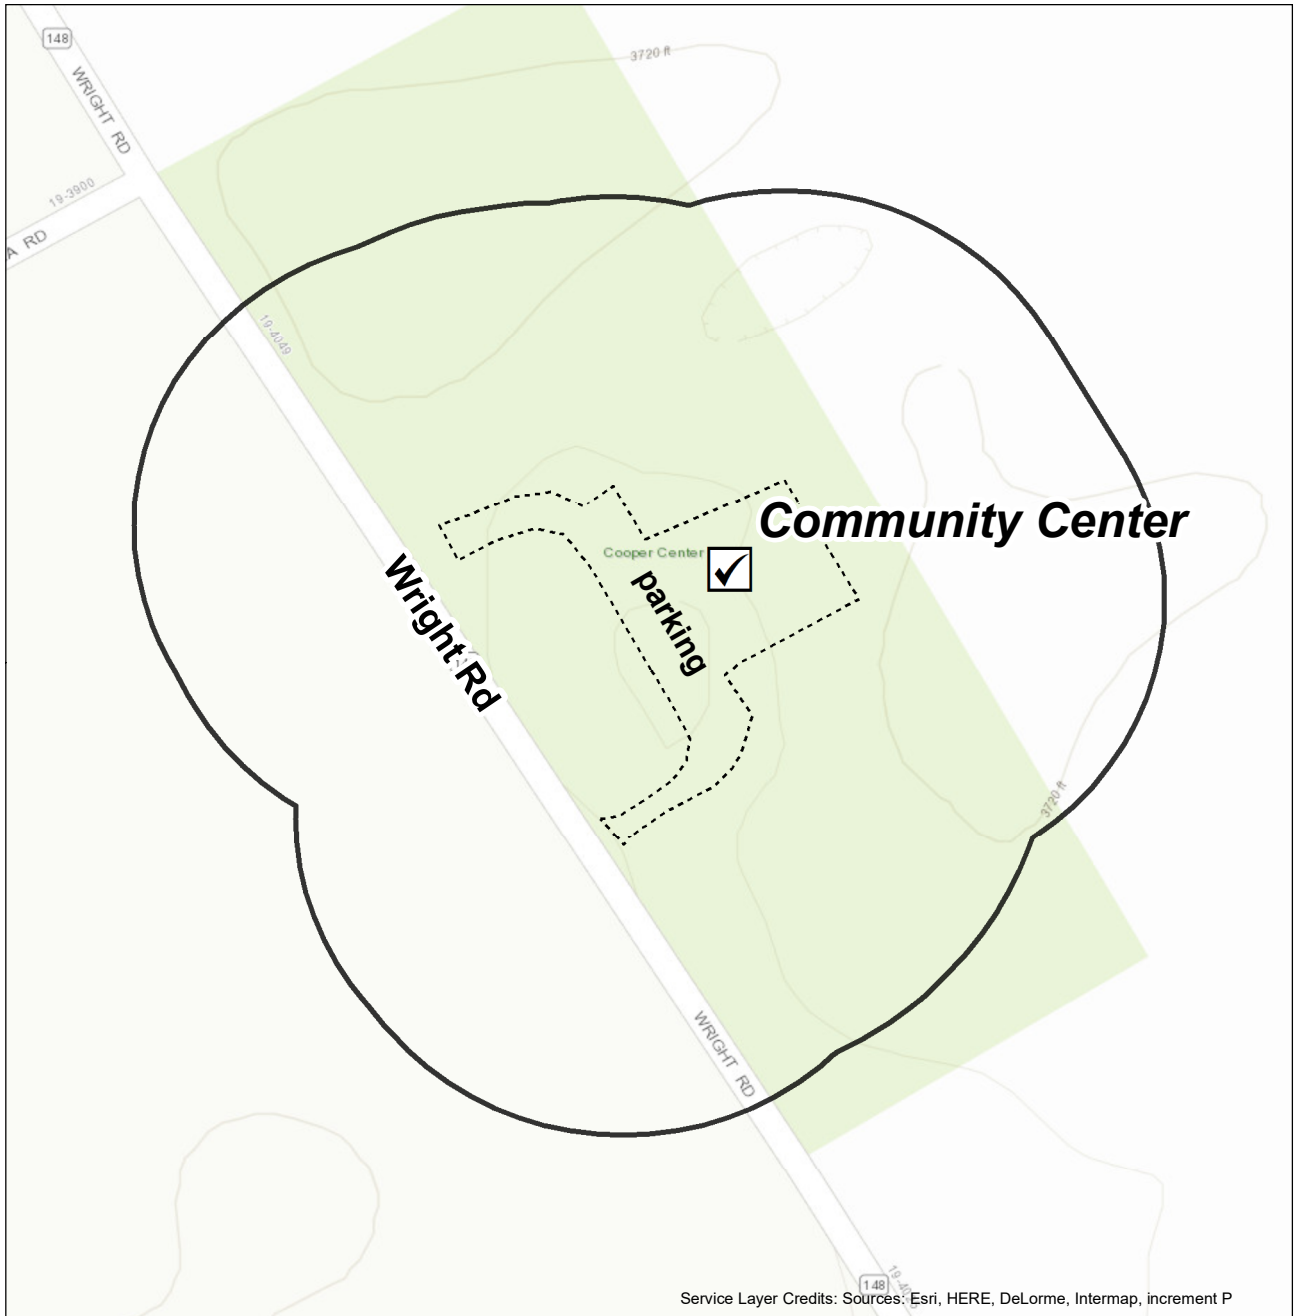

03-06 Cooper Center, Community Center

Restricted Electioneering Area

**03-06 Cooper Center, Community Center
19-4030 Wright Rd
Volcano, 96785**

0   100   200 Feet

data current as of 11 September 2018