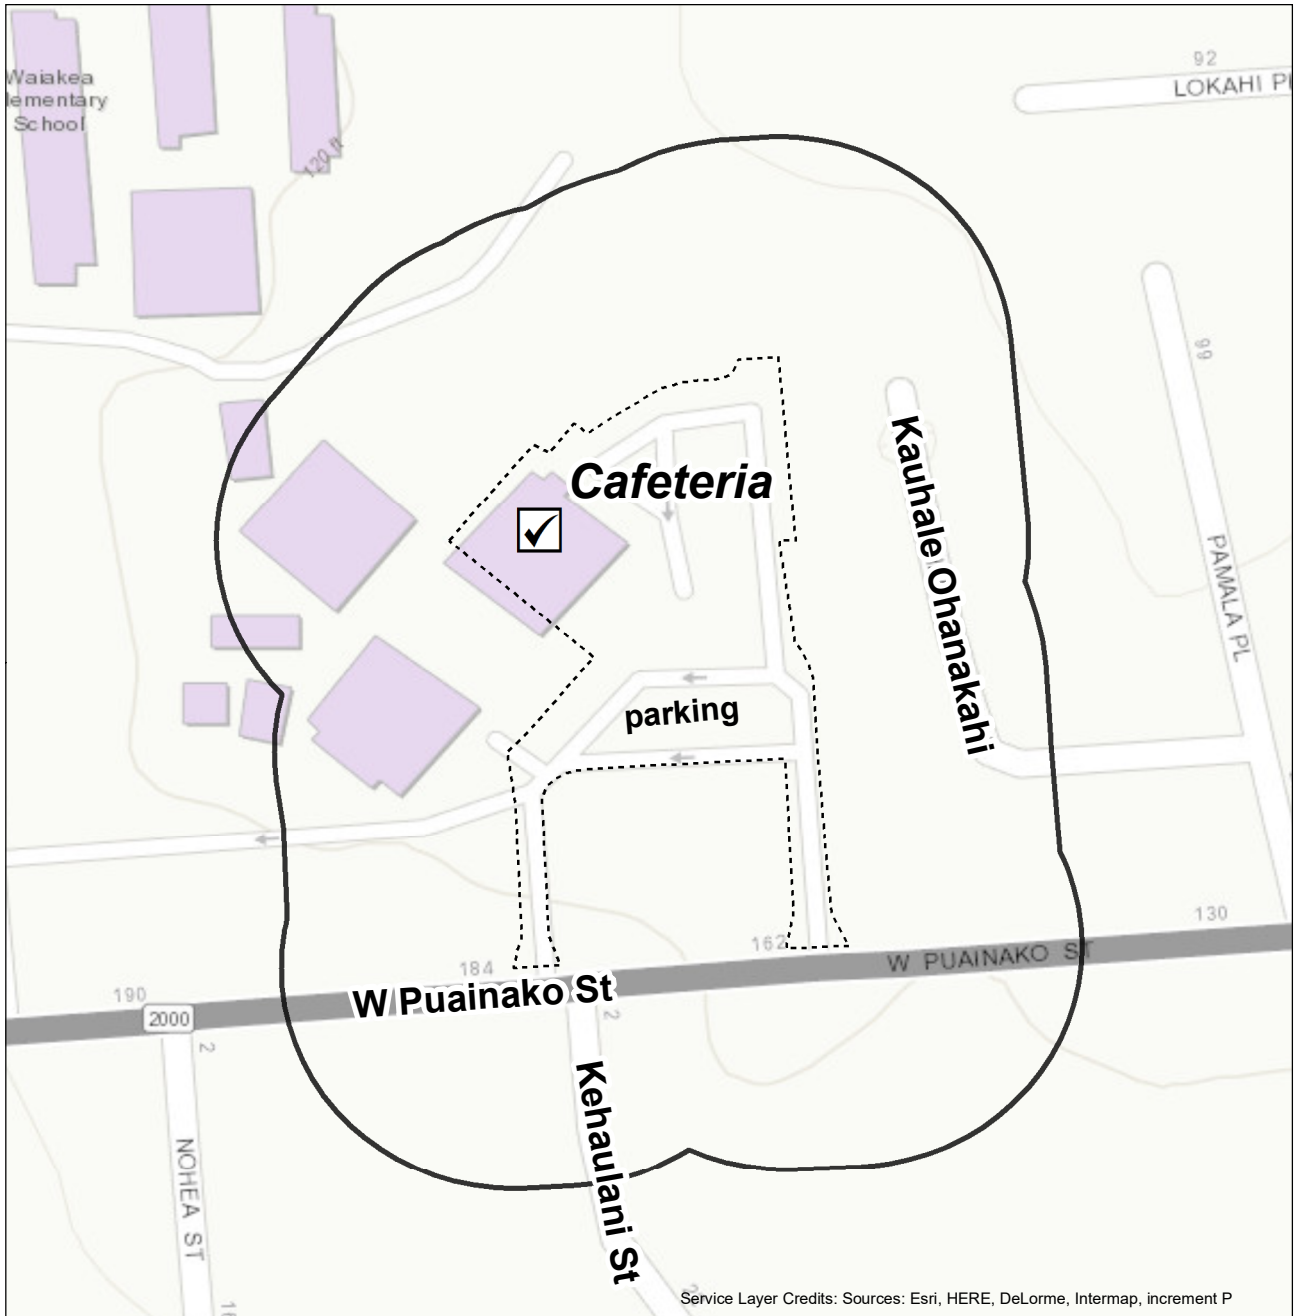

02-04 Waiakea Elementary School, Cafeteria

Restricted Electioneering Area

02-04 Waiakea Elementary School, Cafeteria
180 W Puainako St
Hilo, 96720

0 100 200 Feet

data current as of 11 September 2018