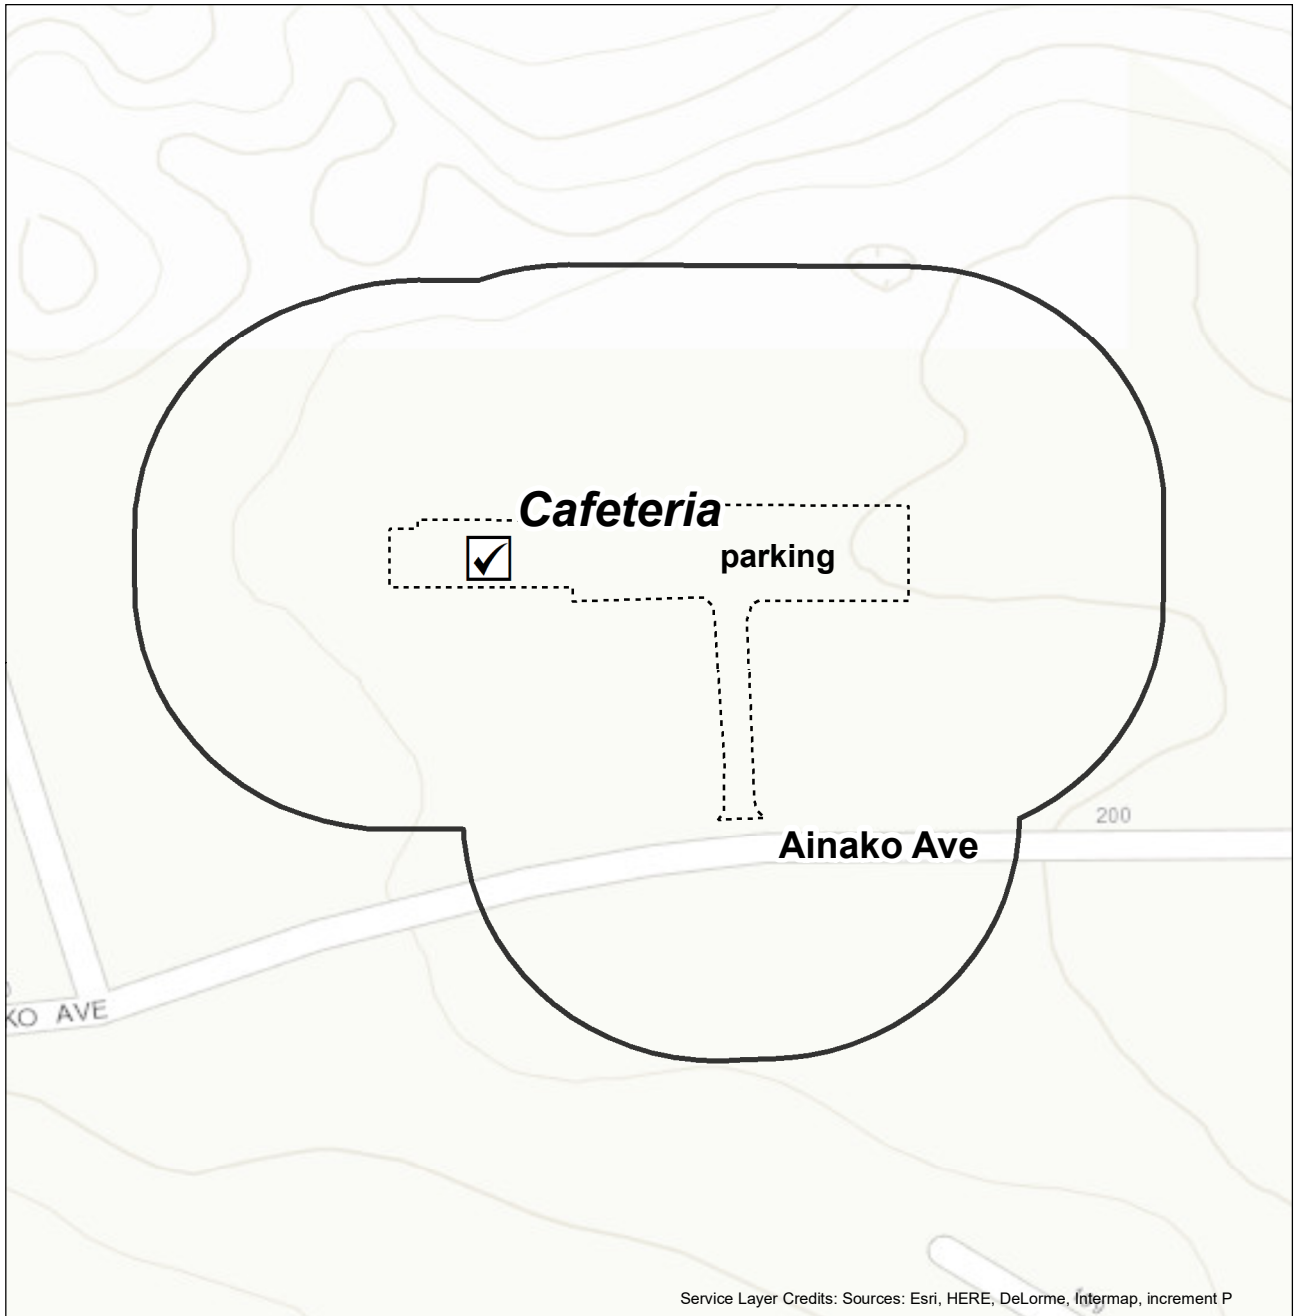

01-08 Ernest B DeSilva Elementary School, Cafeteria

Restricted Electioneering Area

01-08 Ernest B DeSilva Elementary School, Cafeteria
278 Ainako Ave
Hilo, 96720

0 100 200 Feet

data current as of 11 September 2018