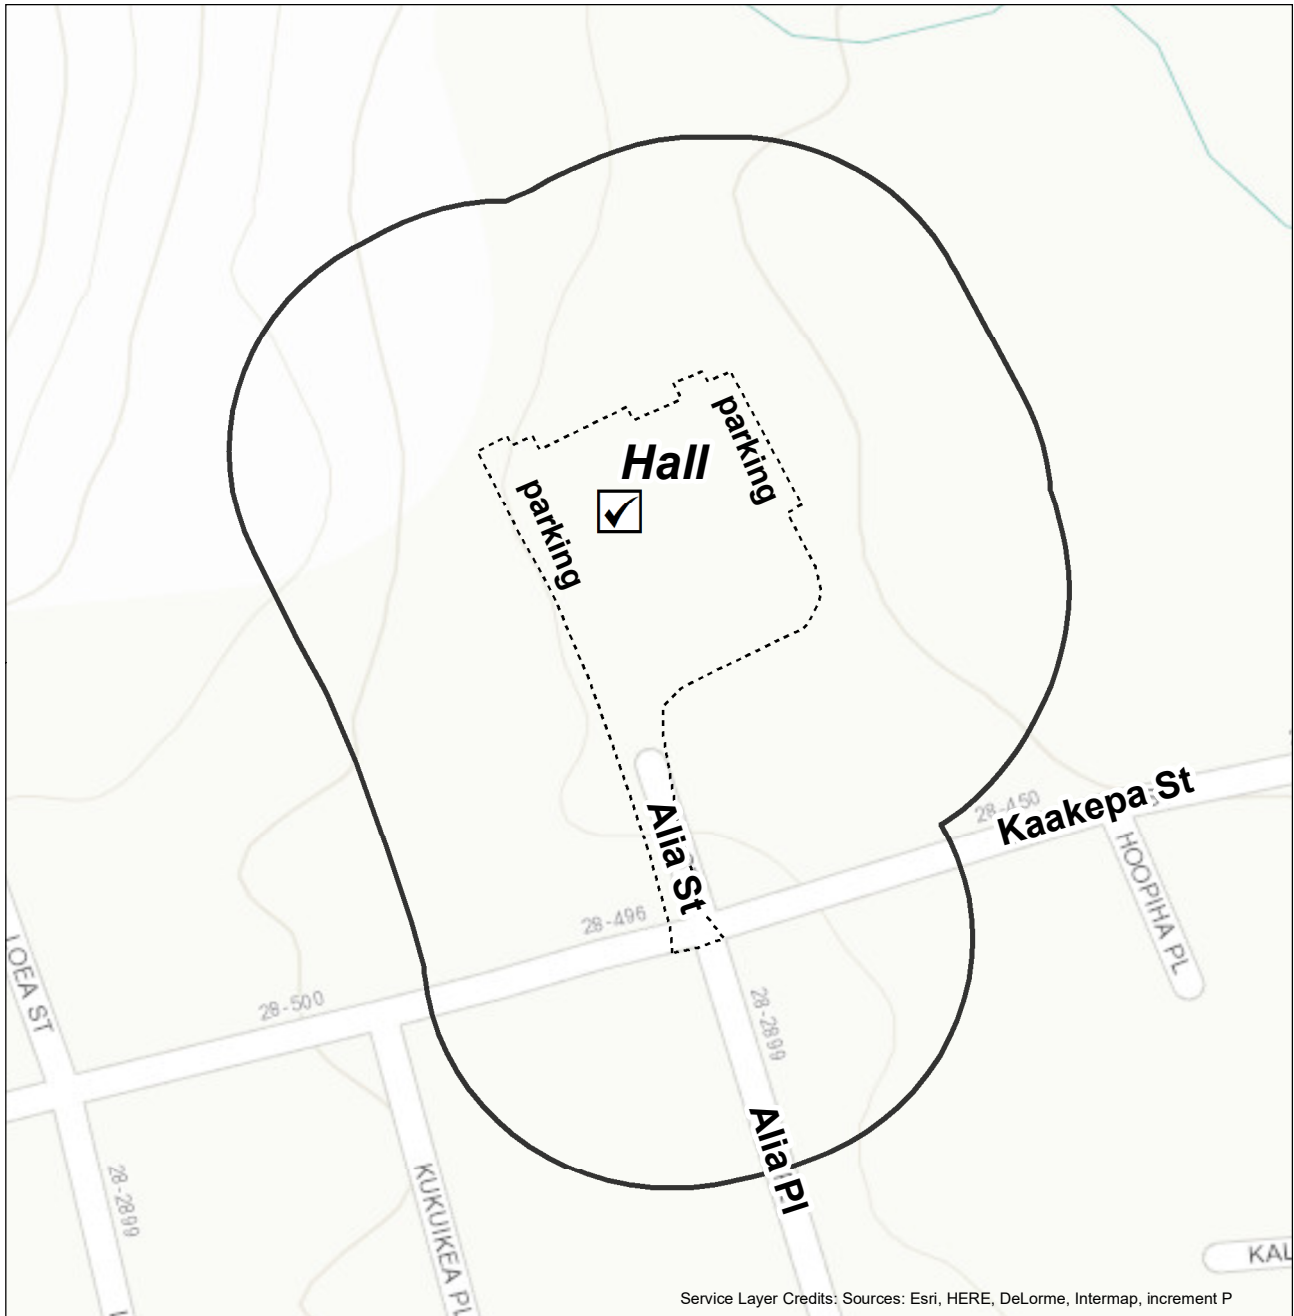

01-05 Kulaimano Community Center, Hall

Restricted Electioneering Area

01-05 Kulaimano Community Center, Hall
28-2892 Alia St
Pepeekeo, 96783

0 100 200 Feet

data current as of 11 September 2018