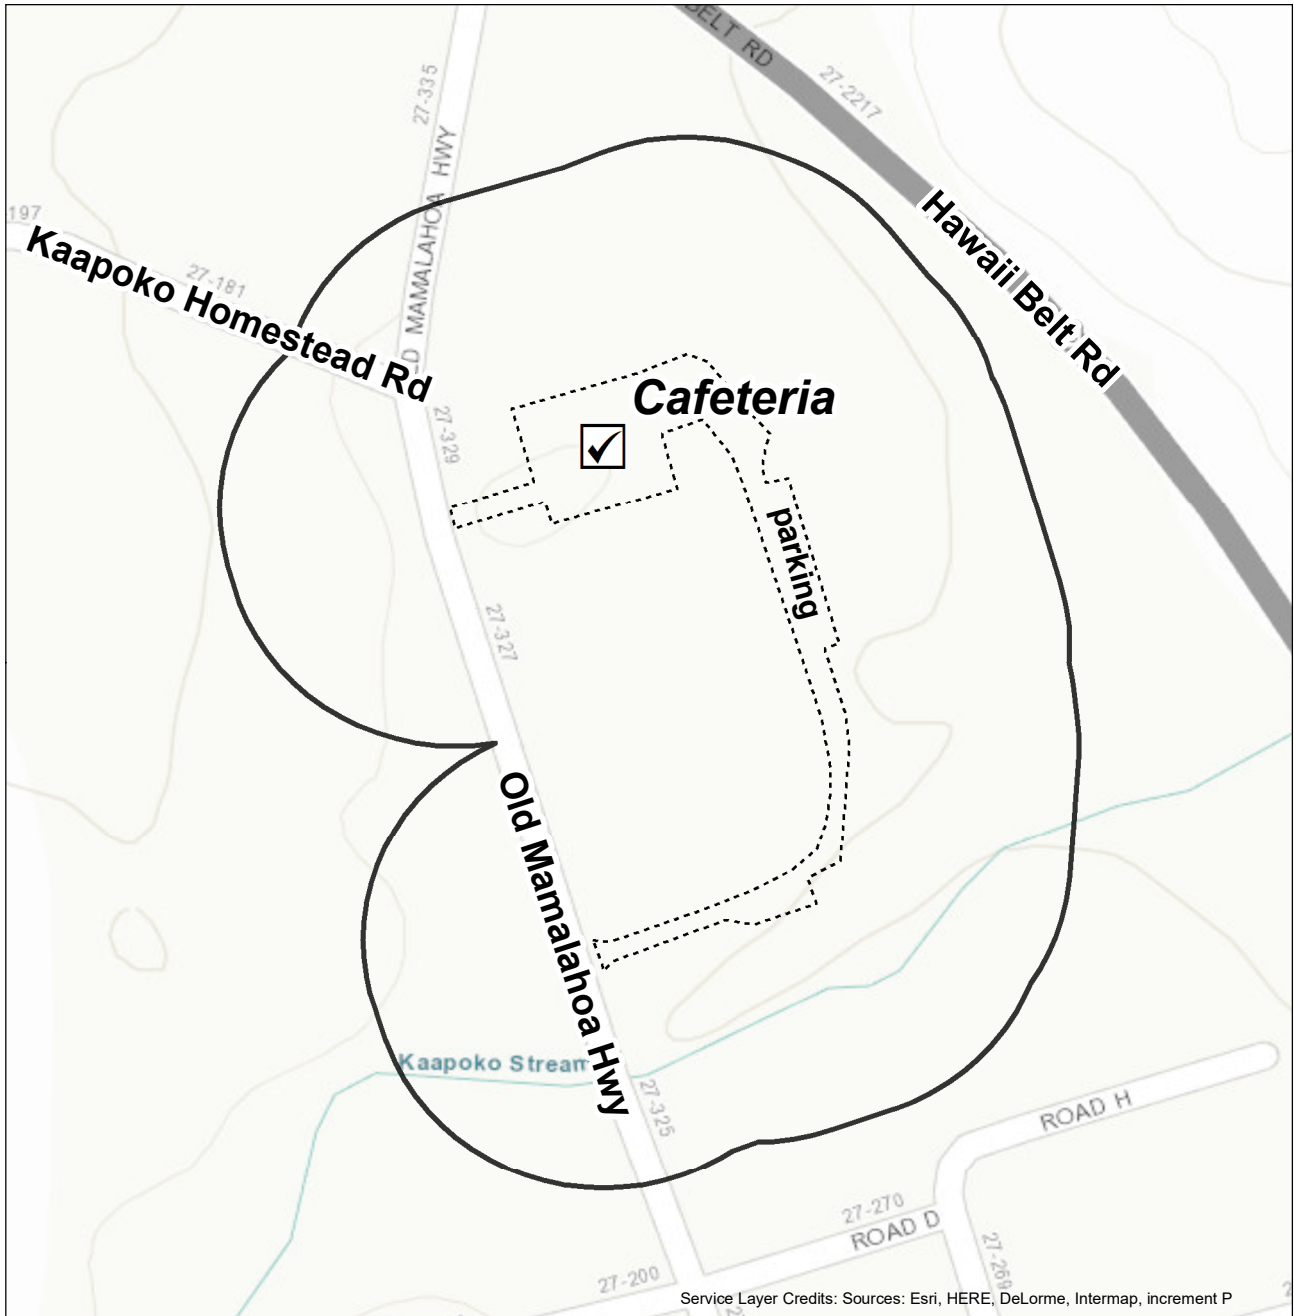

01-06 Kalaniana'ole Elementary and Intermediate School, Cafeteria

Restricted Electioneering Area

01-06 Kalaniana'ole Elementary and Intermediate School, Cafeteria
27-330 Old Mamalahoa Hwy
Papaikou, 96781

0 100 200 Feet

data current as of 11 September 2018