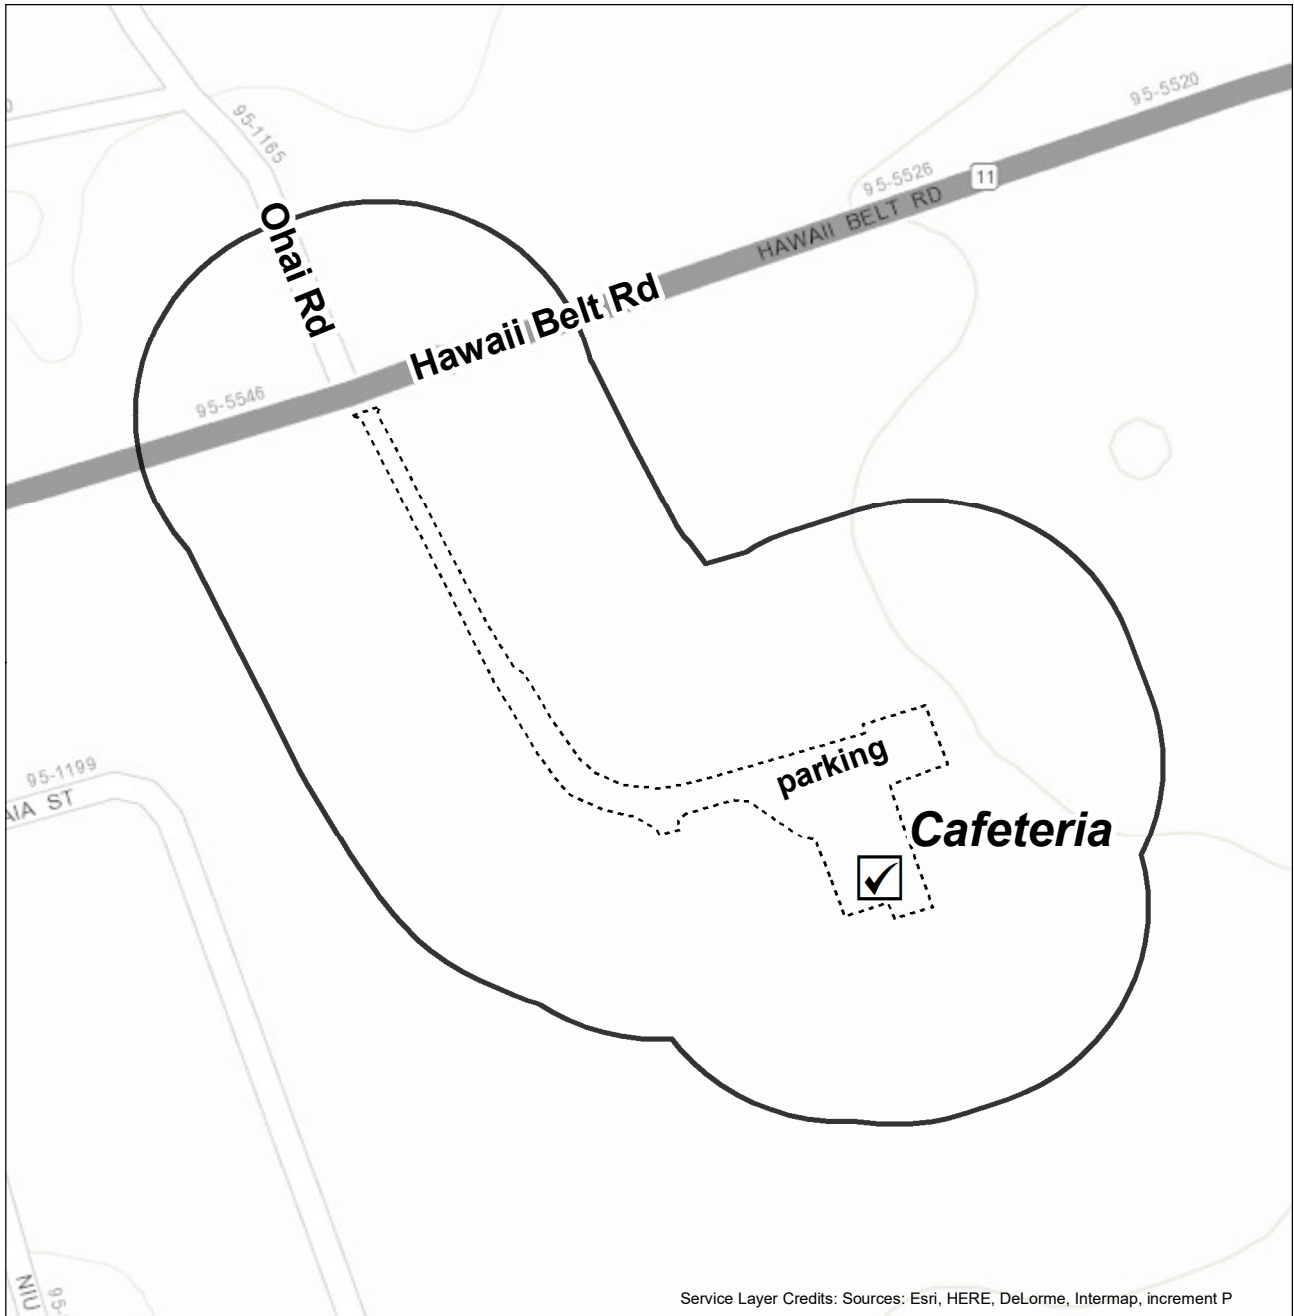

05-01 Naalehu Elementary School, Cafeteria

Restricted Electioneering Area

05-01 Naalehu Elementary School, Cafeteria
95-5545 Mamalahoa Hwy
Naalehu, 96772

0 100 200 Feet

data current as of 11 September 2018