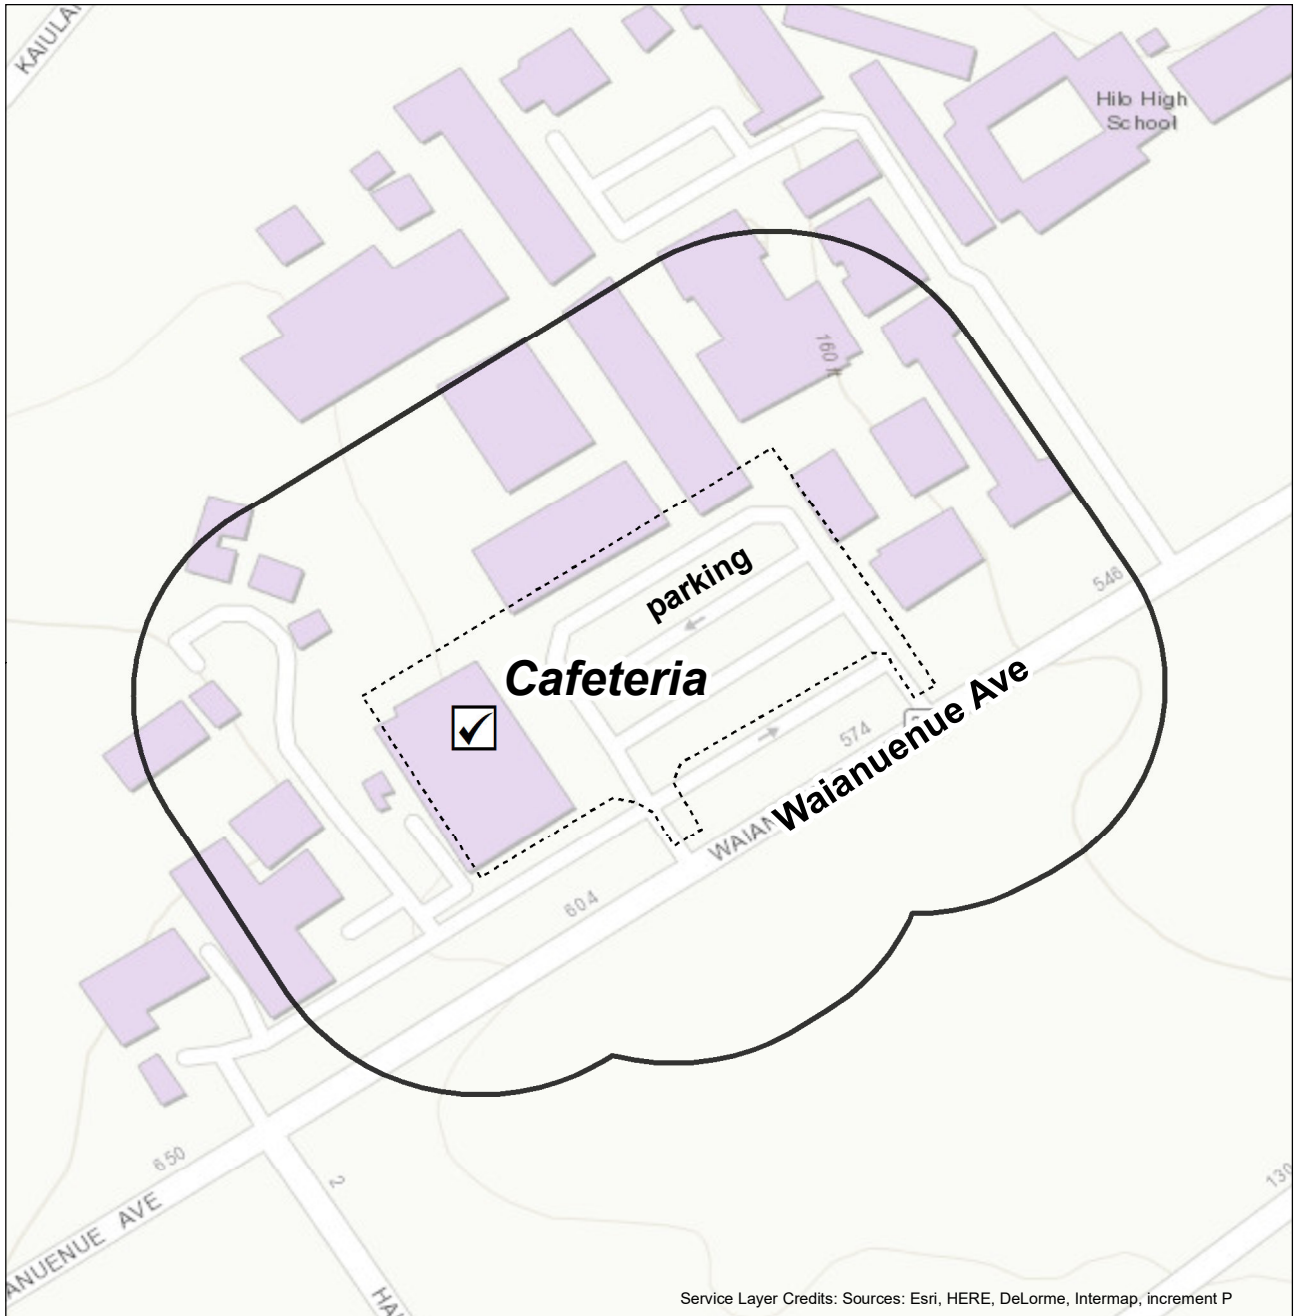

02-01 Hilo High School, Cafeteria

Restricted Electioneering Area

02-01 Hilo High School, Cafeteria
556 Waianuenue Ave
Hilo, 96720

0 100 200 Feet

data current as of 11 September 2018