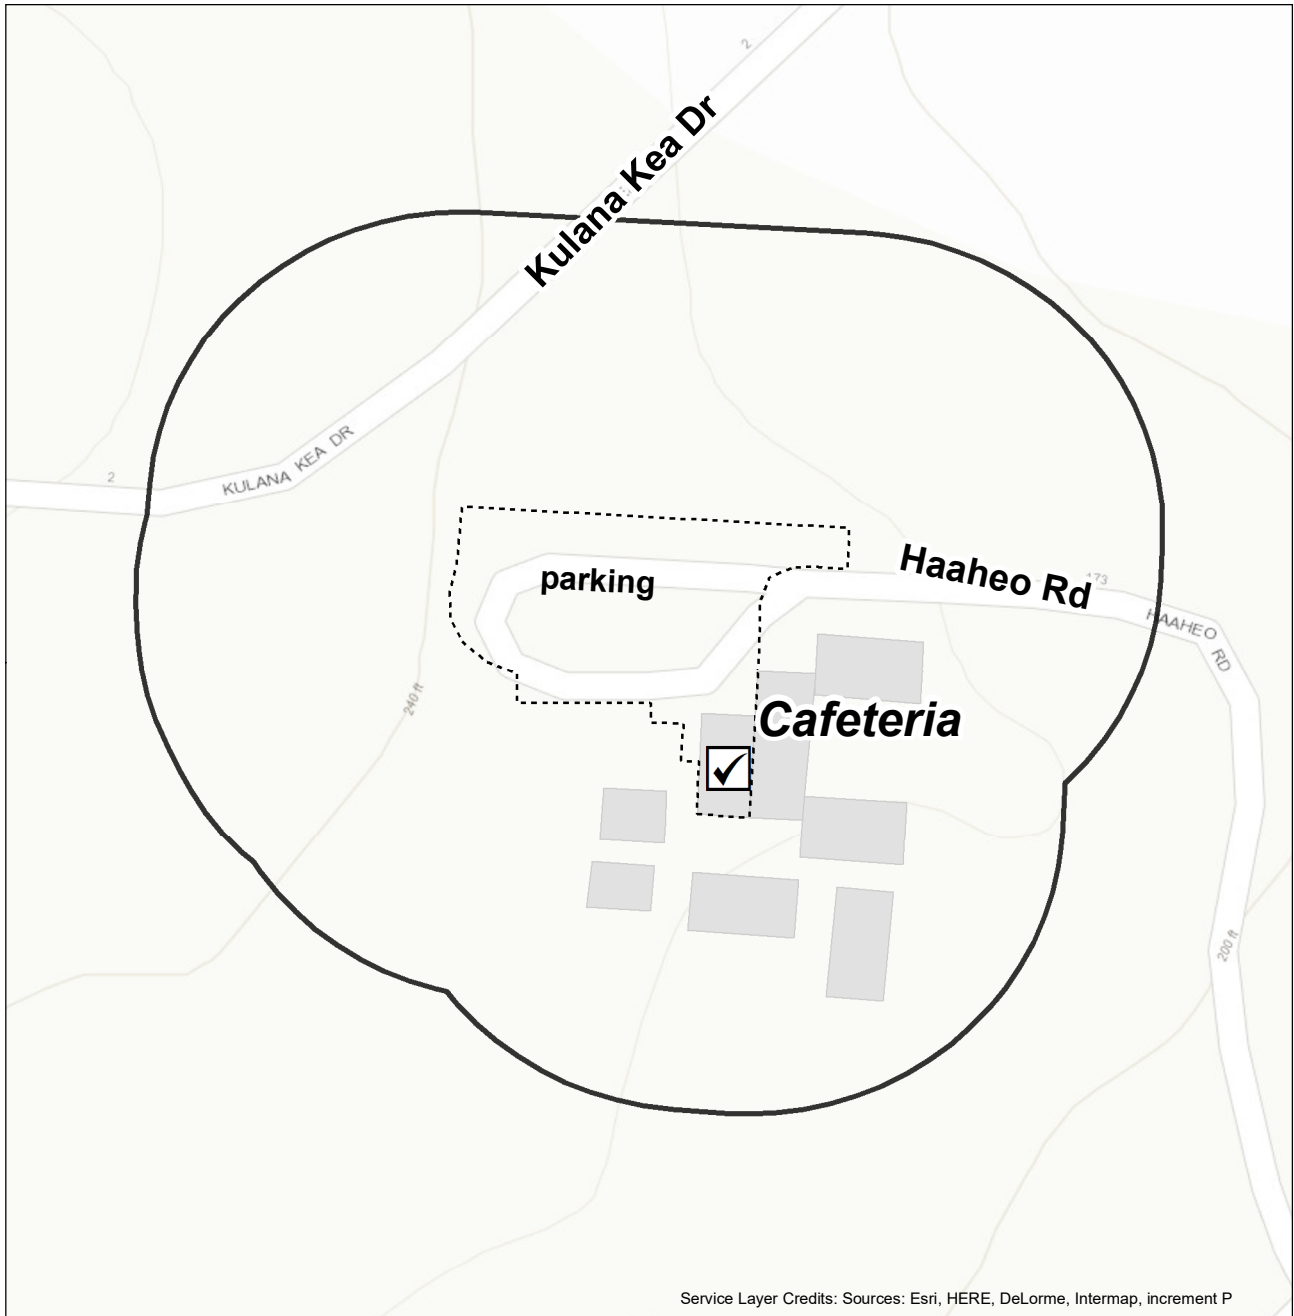

01-07 Haaheo Elementary School, Cafeteria

Restricted Electioneering Area

01-07 Haaheo Elementary School, Cafeteria
121 Haaheo Rd
Hilo, 96720

0 100 200 Feet

data current as of 11 September 2018