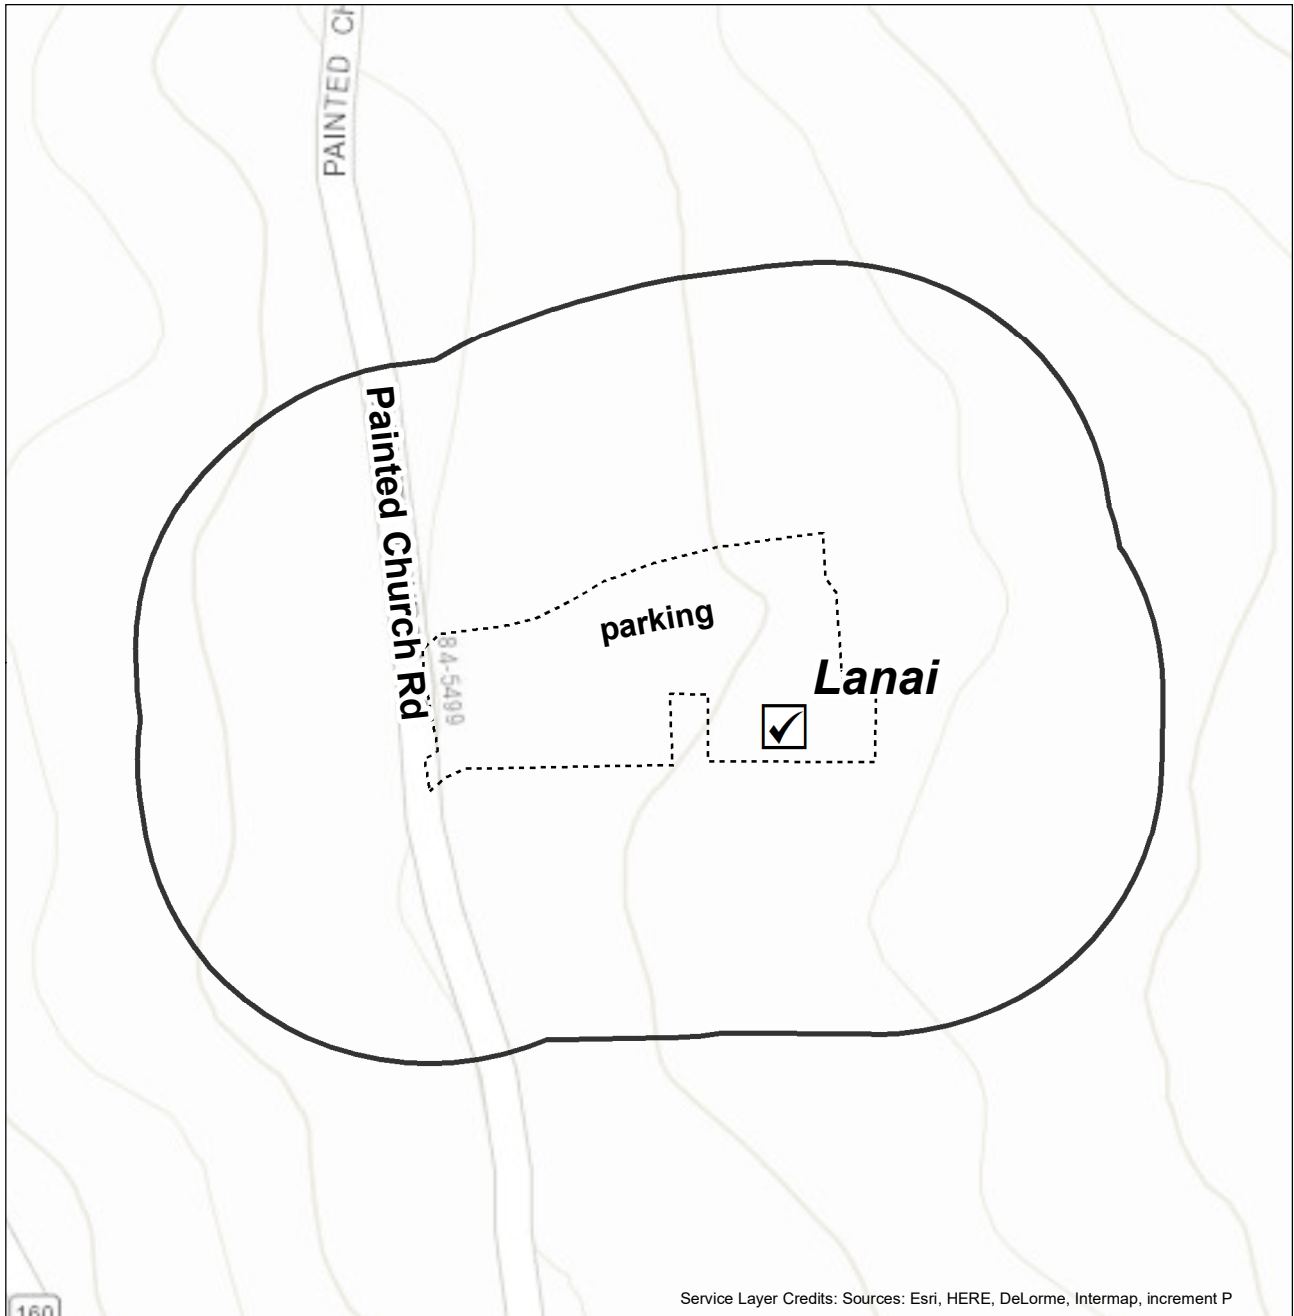

05-05 St Benedict Catholic Church, Lanai

Restricted Electioneering Area

05-05 St Benedict Catholic Church, Lanai
84-5140 Painted Church Rd
Captain Cook, 96704

0 100 200 Feet

data current as of 11 September 2018