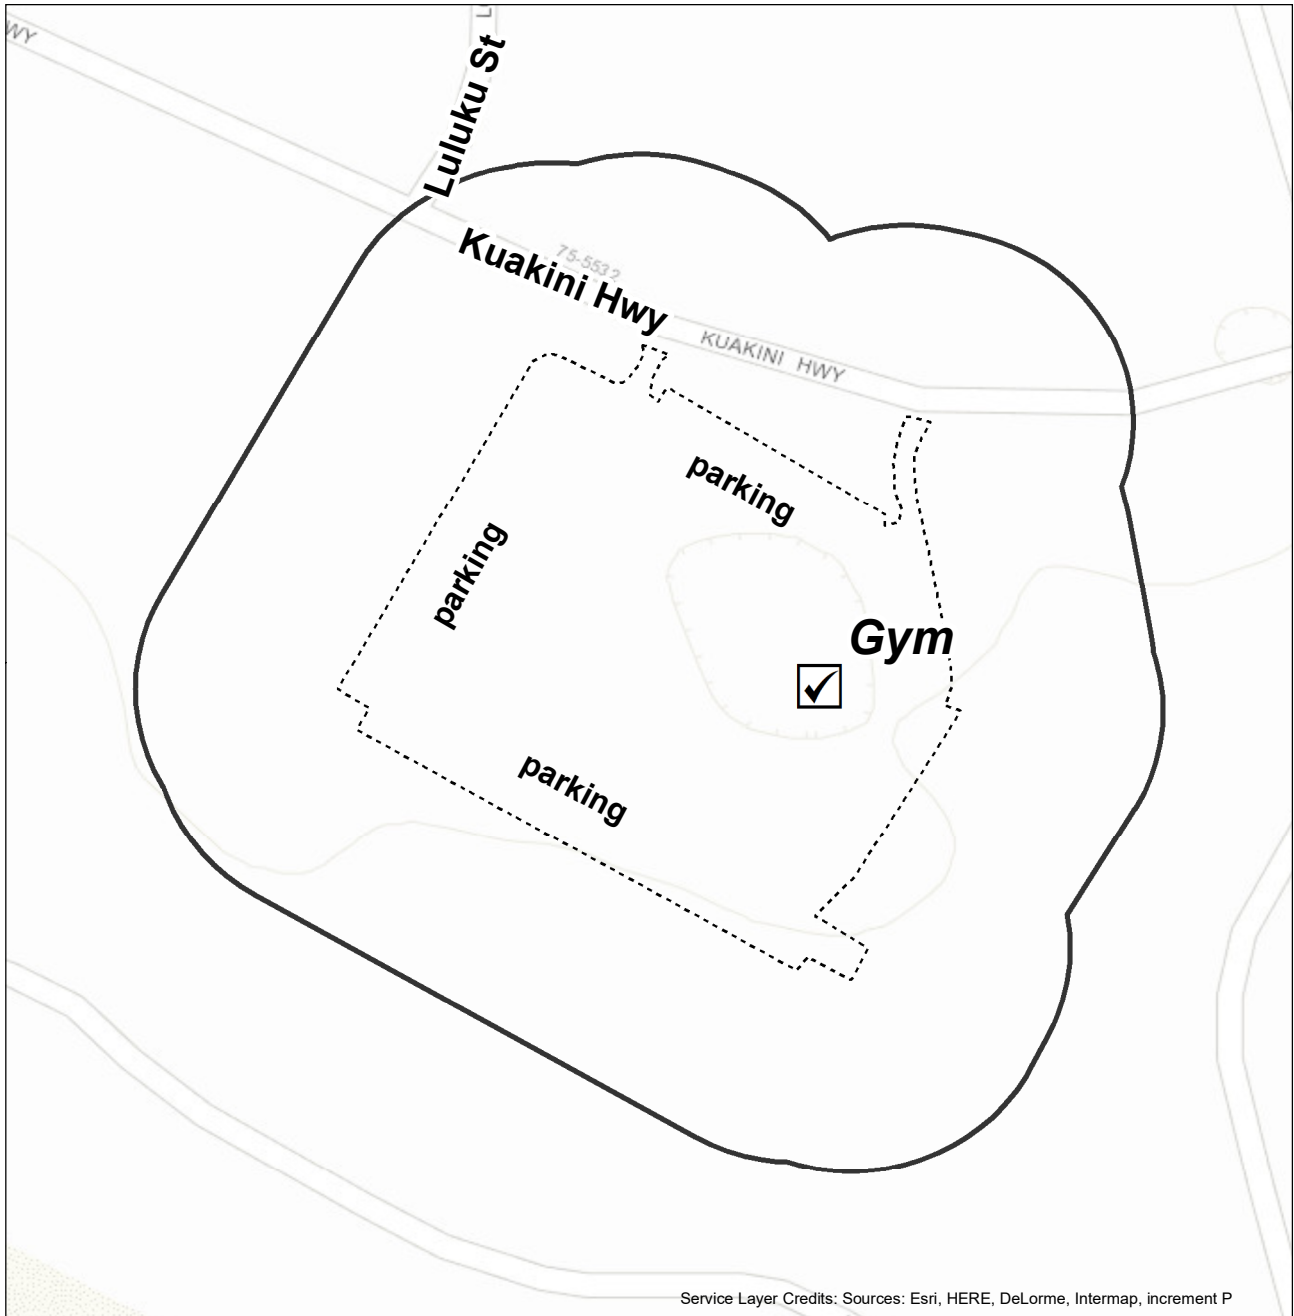

06-03 Kekuaokalani Gym at Kailua Park

Restricted Electioneering Area

06-03 Kekuaokalani Gym at Kailua Park
75-5500 Kuakini Hwy
Kailua-Kona, 96745

0 100 200 Feet

data current as of 11 September 2018