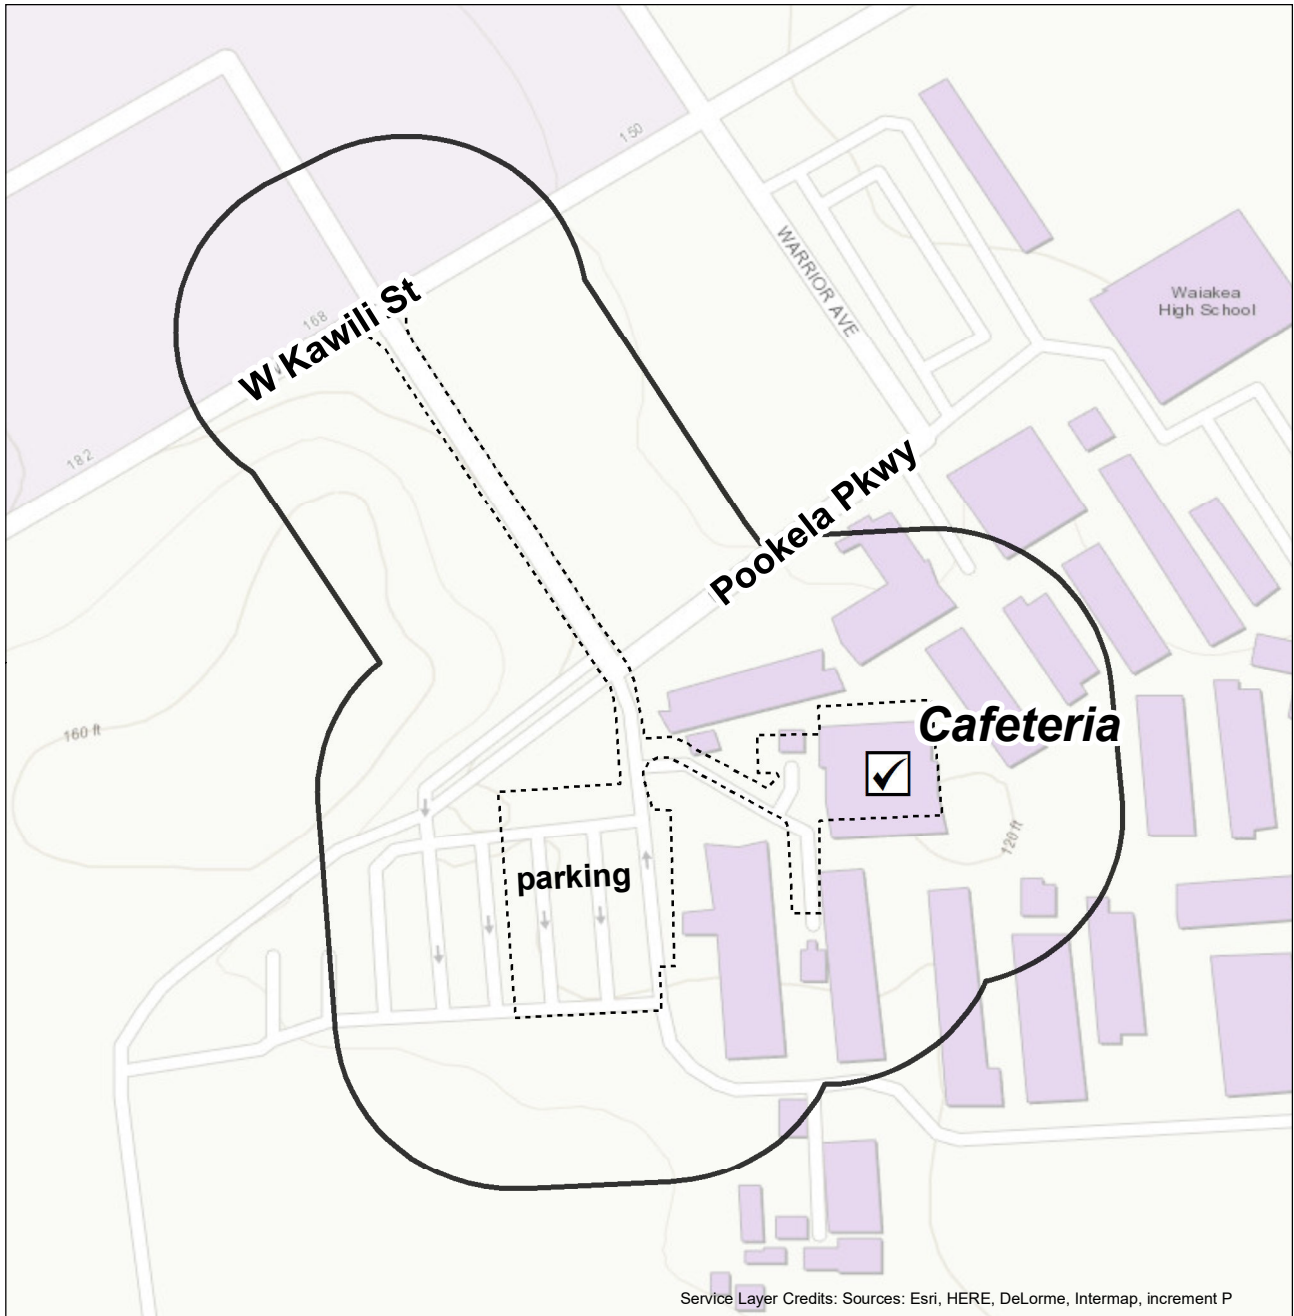

02-05 Waiakea High School, Cafeteria

Restricted Electioneering Area

02-05 Waiakea High School, Cafeteria
155 W Kawili St
Hilo, 96720

0 100 200 Feet

data current as of 11 September 2018