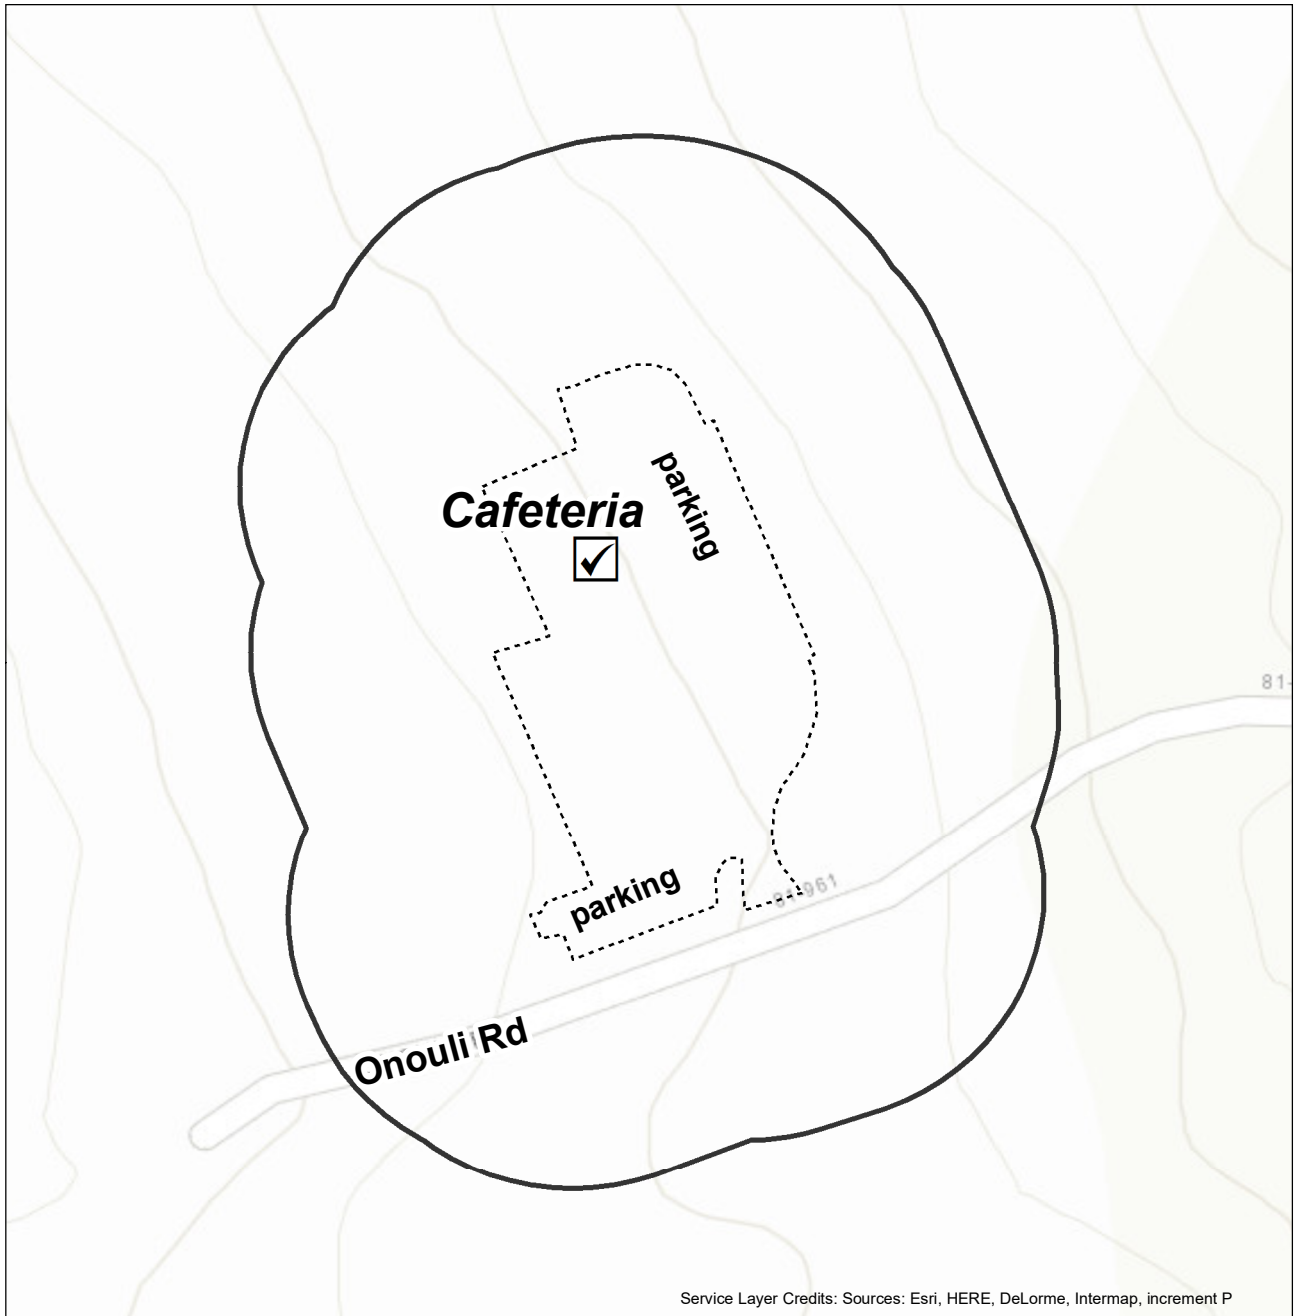

05-06 Konawaena Elementary School, Cafeteria

Restricted Electioneering Area

05-06 Konawaena Elementary School, Cafeteria
81-901 Onouli Rd
Kealahou, 96750

0 100 200 Feet

data current as of 11 September 2018